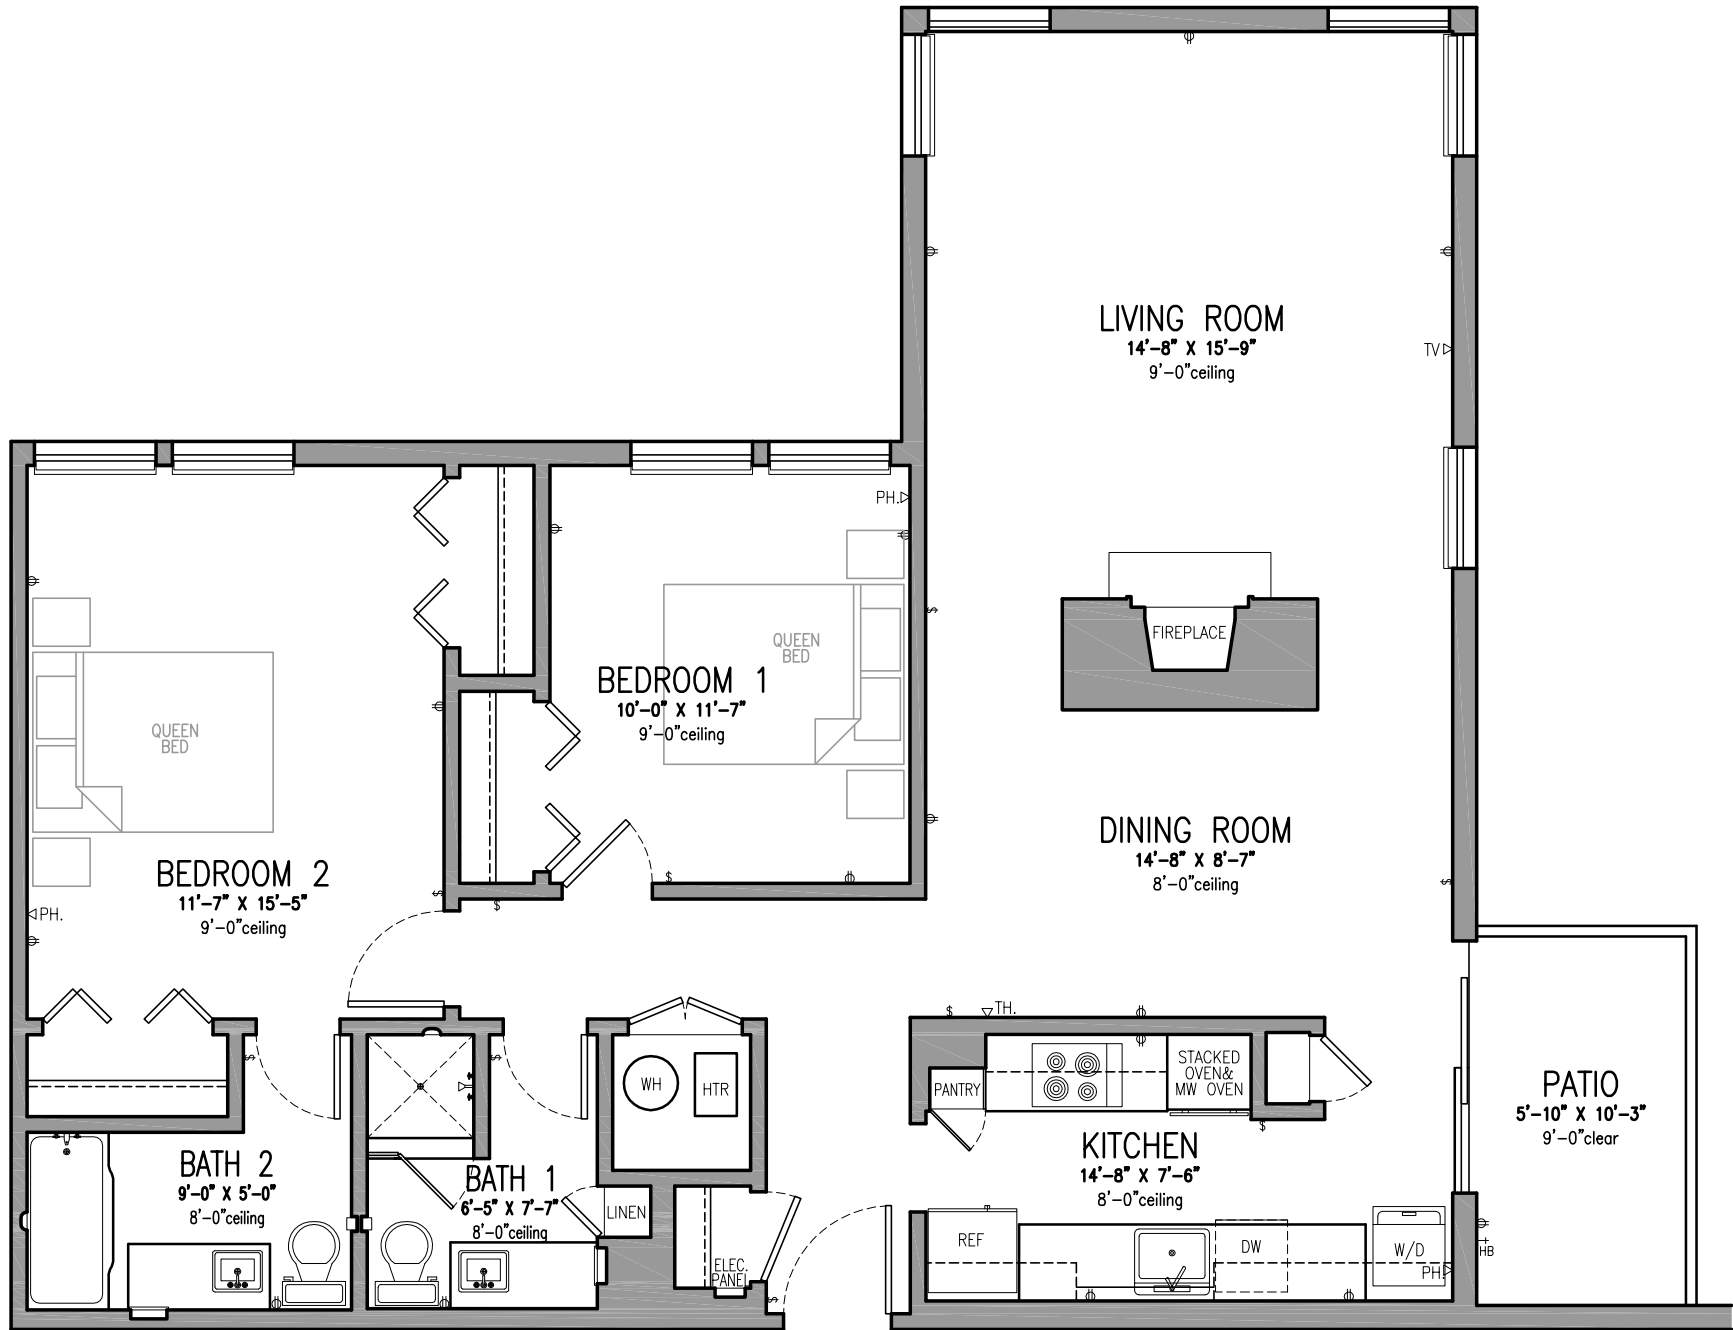

El Dorado

APARTMENTS

2101 Carlmont Drive
Belmont, California 94002

Tel. (650) 591-6717 Fax. (650) 591-9254 www.eldorado-apts.com

FLOOR PLAN 'C.2'

2 BR - 2 BA

1101sf. + 60sf. deck

APARTMENTS:
106, 206, 306

SCALE	3/16"=1'-0"
DATE	10-1-10
DRAWN	mkr
FILE	MKR-ELD-FLOOR PLAN-C.dwg
SHEET	

FP-C.2