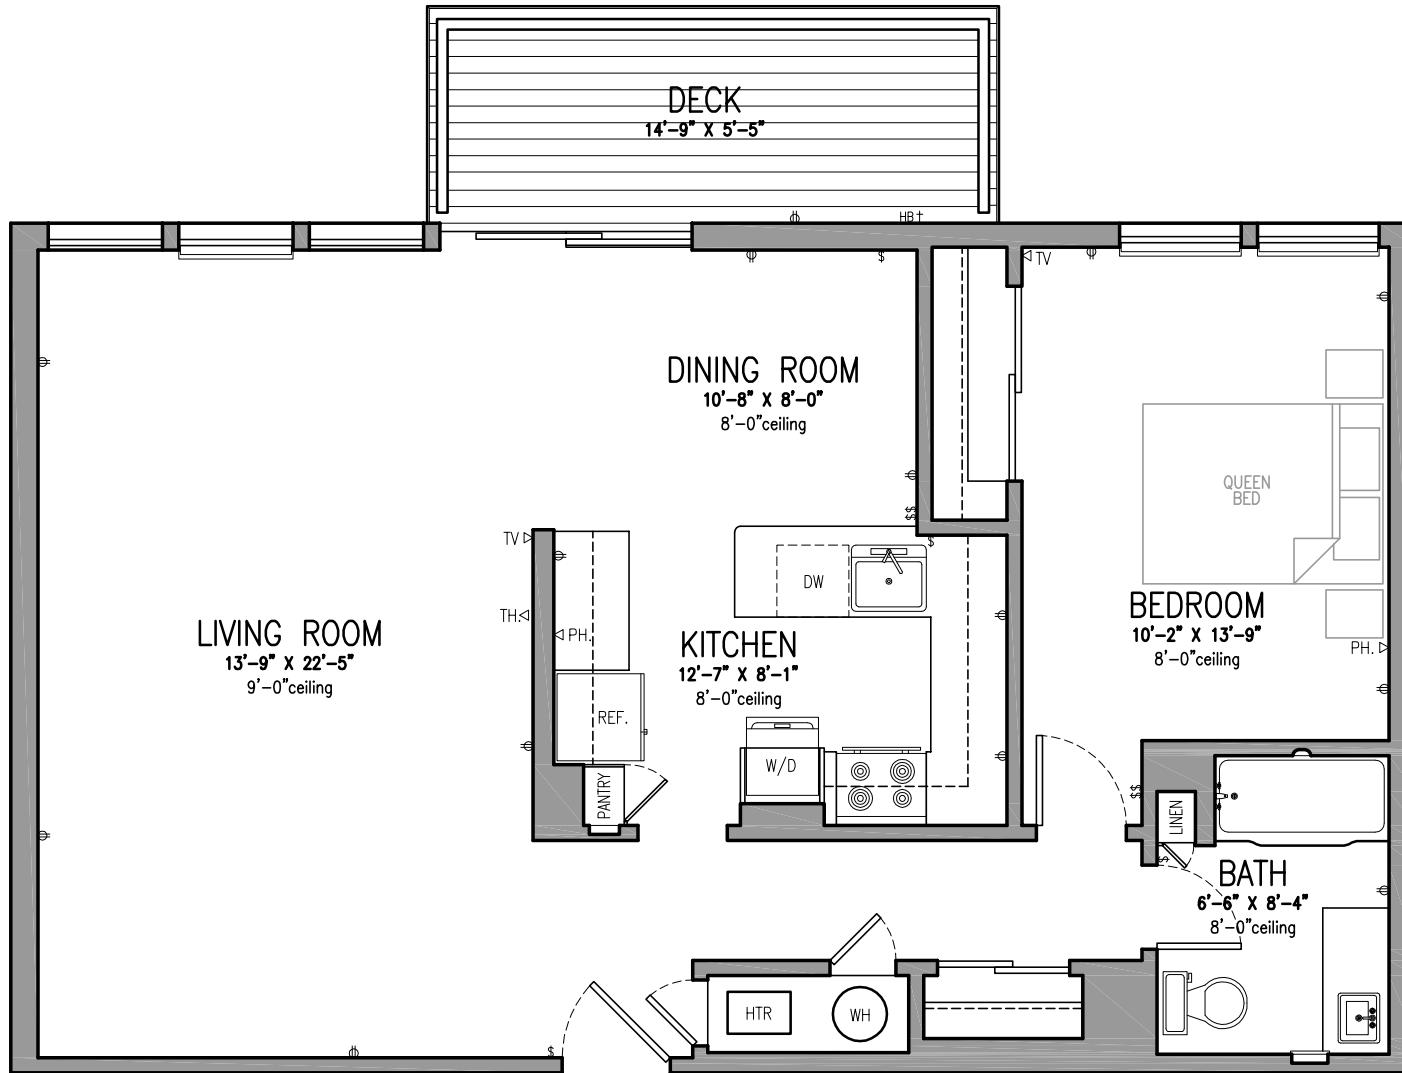

El Dorado

APARTMENTS
2101 Carlmont Drive

Belmont, California 94002

Tel. (650) 591-6717 Fax. (650) 591-9254 www.eldorado-apts.com

FLOOR PLAN 'F'
1 BR - 1 BA
845sf. + 79sf. deck

APARTMENTS:
111, 211, 311

SCALE	3/16"=1'-0"
DATE	10-1-10
DRAWN	mkr
FILE	MKR-ELD-FLOOR-PLAN-F.dwg
SHEET	

FP-F