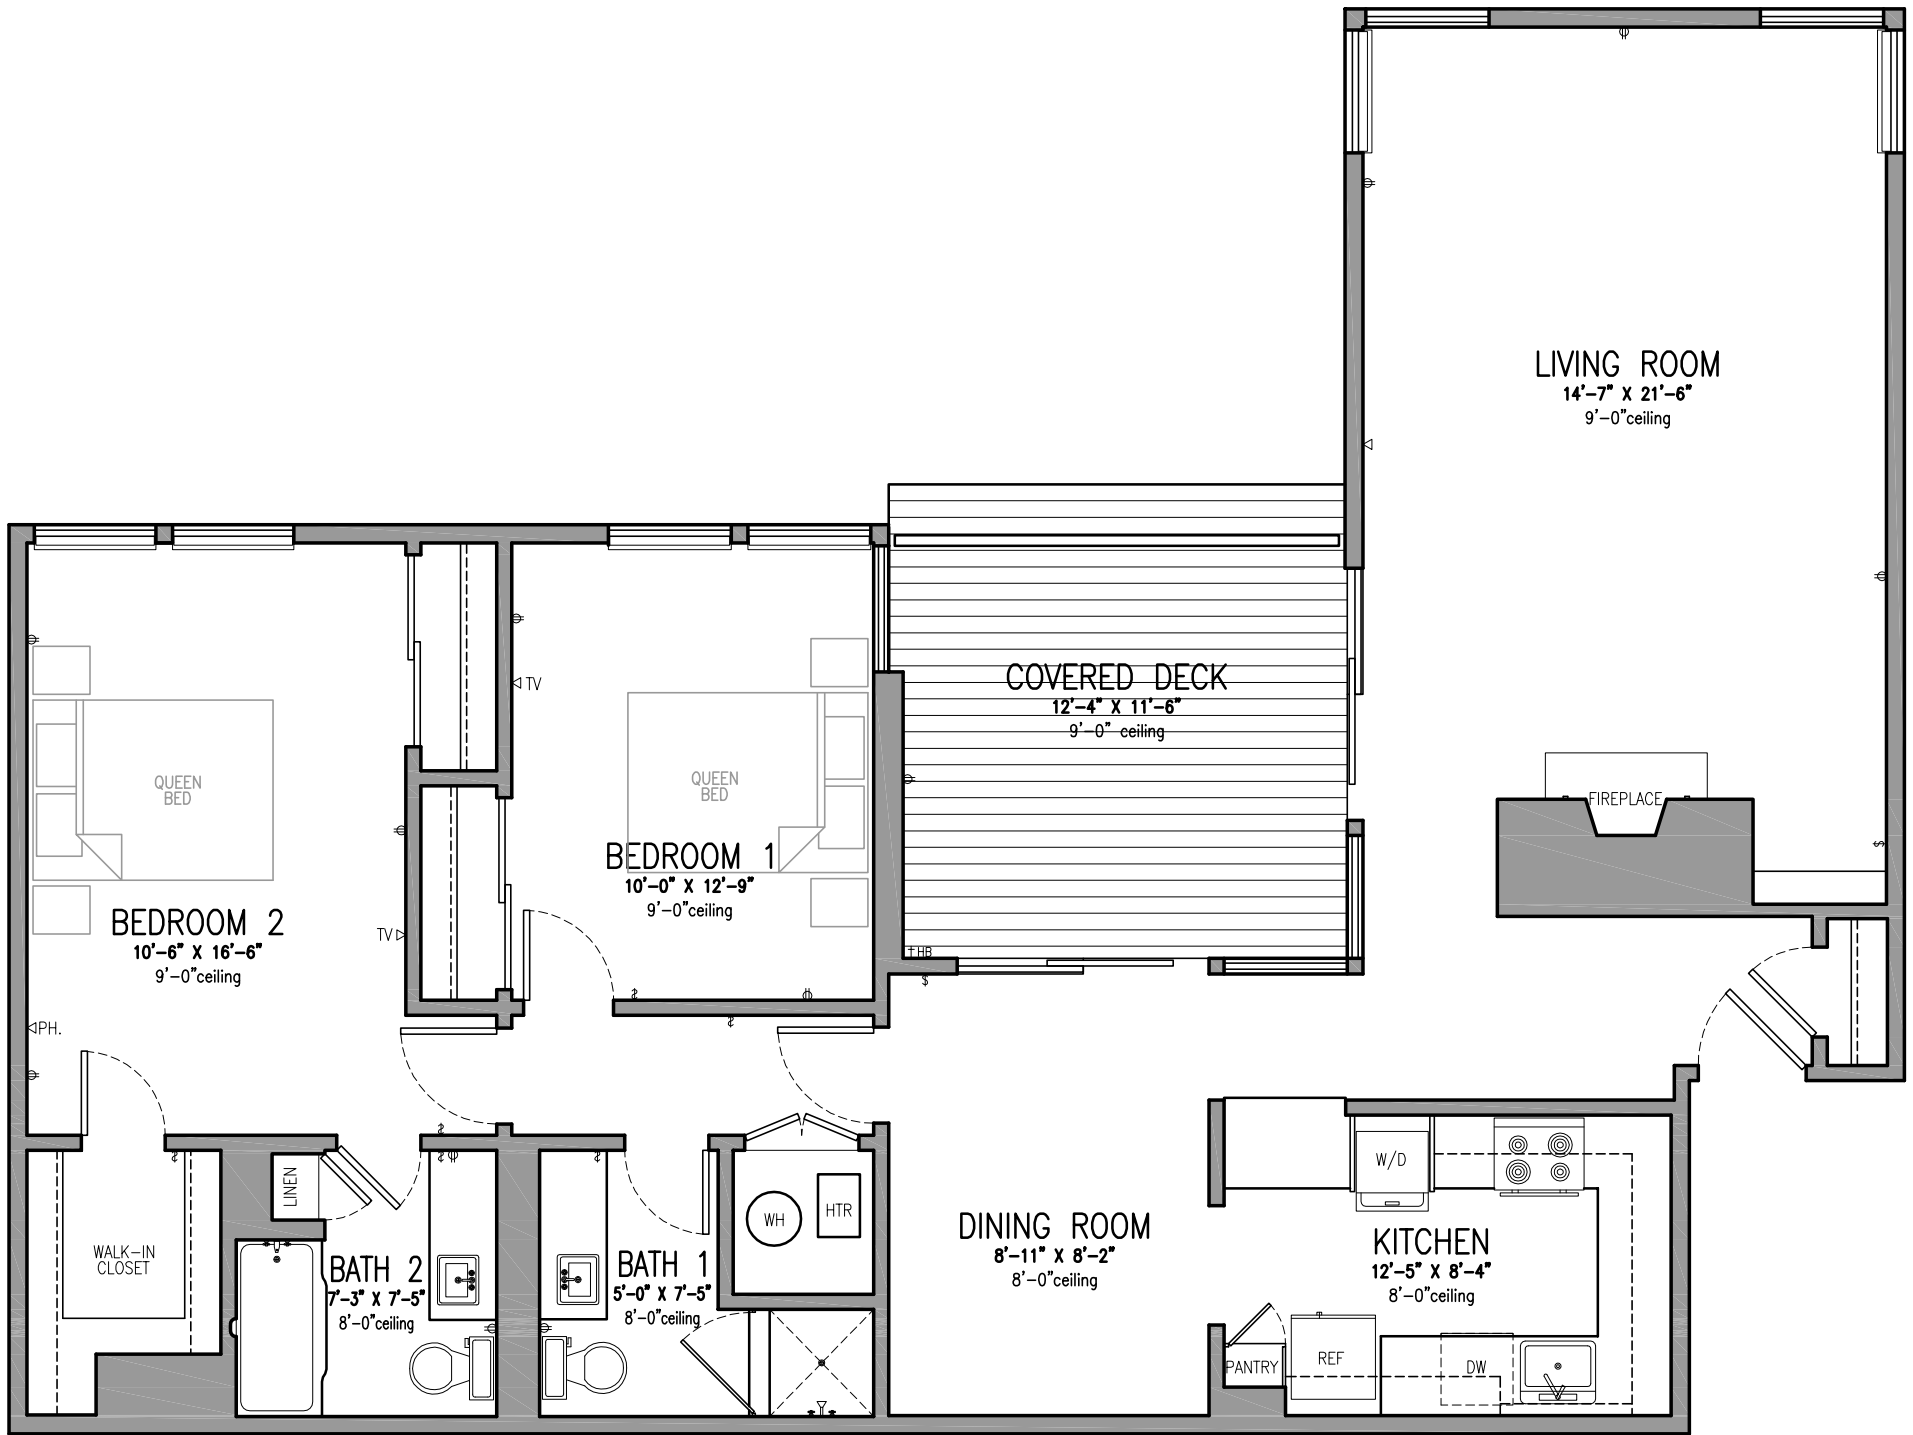

FLOOR PLAN 'A.2'
2 BR - 2 BA
1213sf. + 136sf. deck

APARTMENTS:
113, 213, 313,
108, 208, 308

SCALE	3/16"=1'-0"
DATE	10-1-10
DRAWN	mkr
FILE	MKR-ELD-FLOOR PLAN-A.2.dwg
SHEET	FP-A.2

El Dorado
APARTMENTS

2101 Carlmont Drive
Belmont, California 94002
Tel. (650) 591-6717 Fax. (650) 591-9254
www.eldorado-apts.com

FLOOR PLAN 'B.1'
2 BR - 2 BA
1234sf. + 141sf. deck

APARTMENTS:
107, 207, 307

SCALE	3/16"=1'-0"
DATE	1-14-11
DRAWN	mkr
FULL	MKR-ELD-FLOOR PLAN B.dwg
SHEET	

FP-B.1

©COPYRIGHT 2011. MKR3D ENT.

El Dorado
APARTMENTS