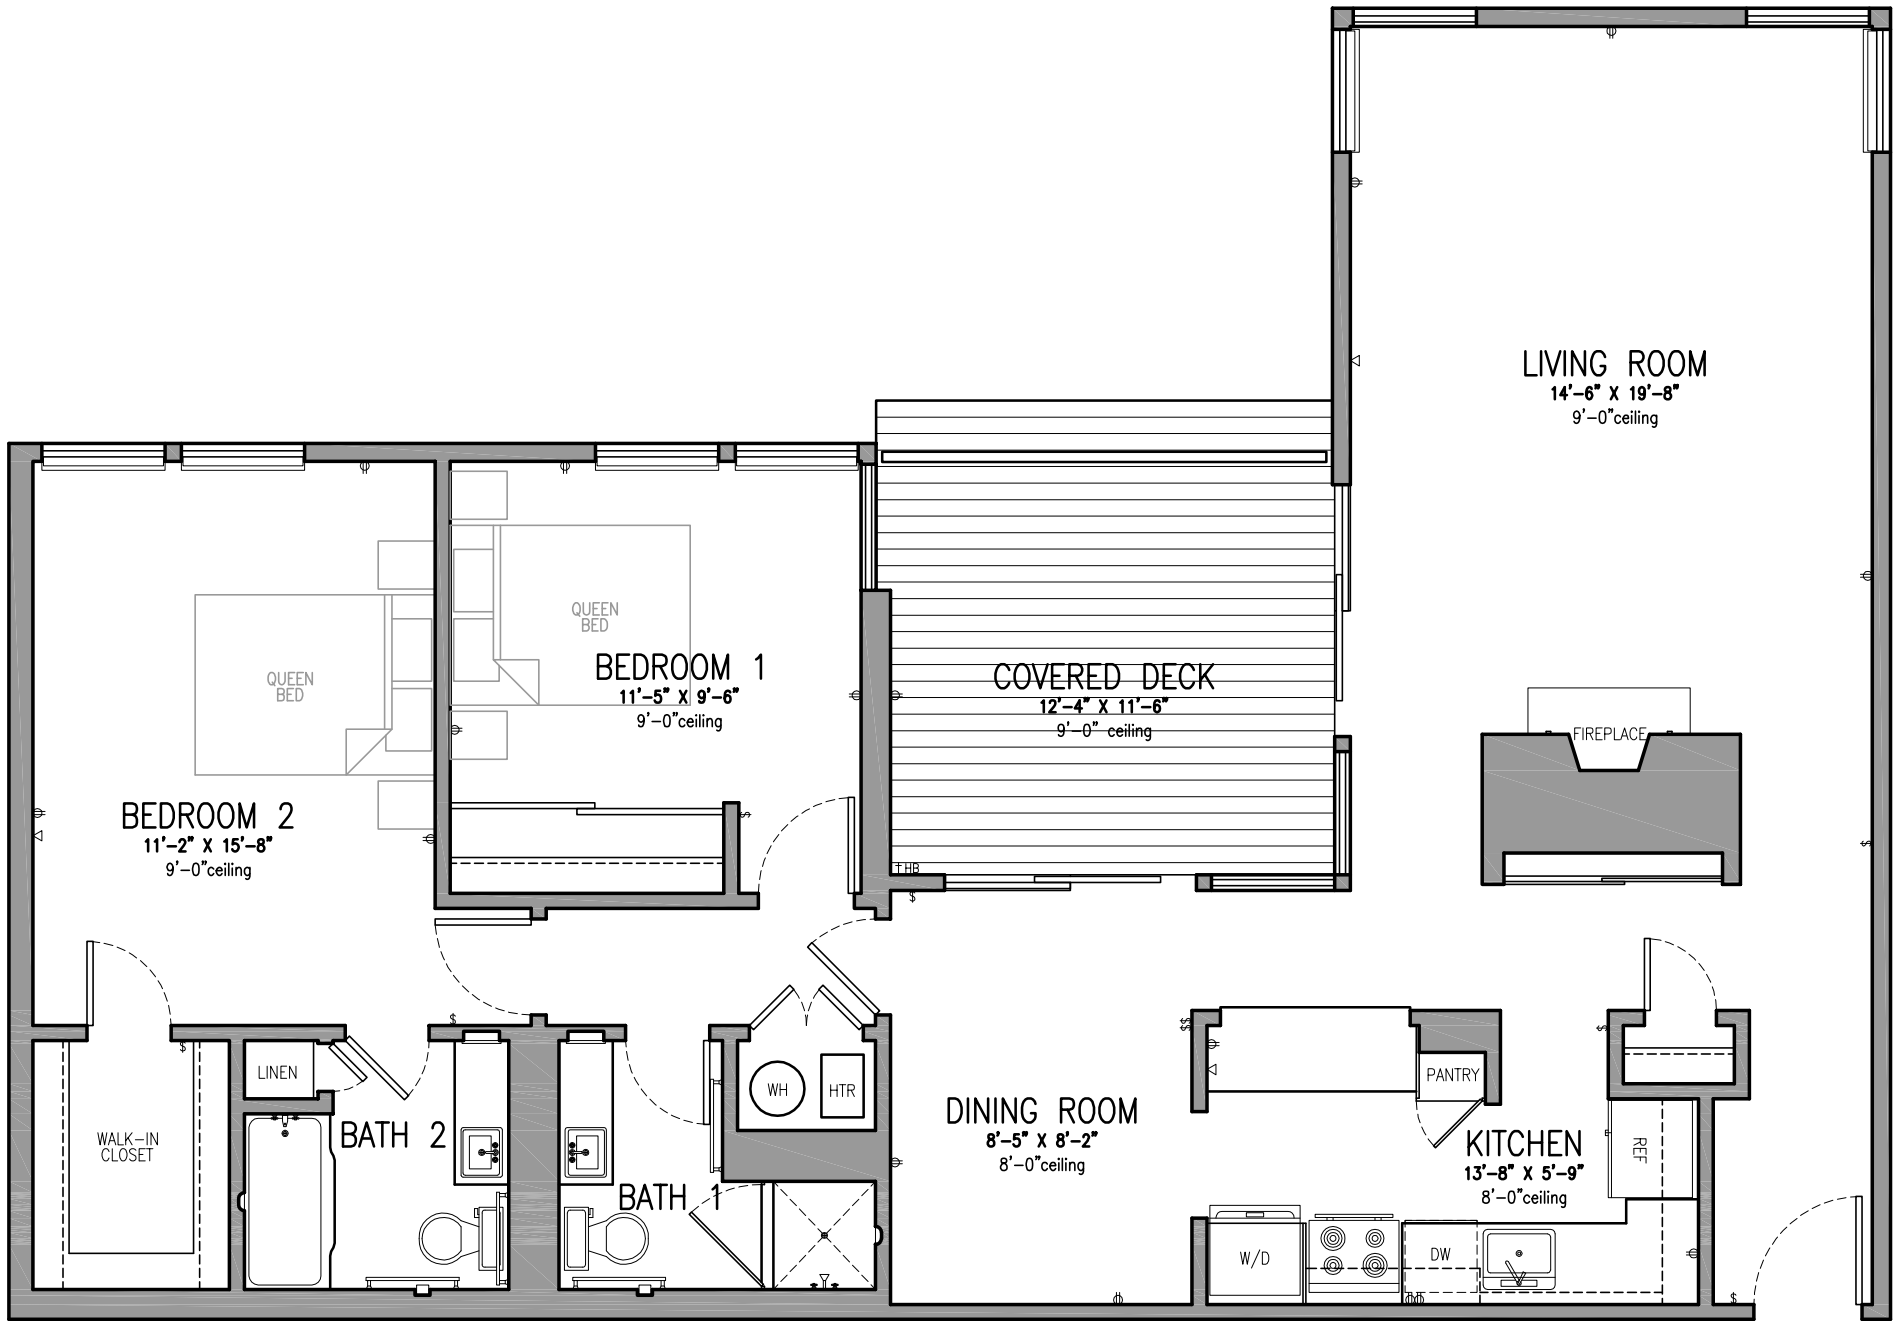

FLOOR PLAN 'D.1'

2 BR - 2 BA

1200sf. + 141sf. deck

APARTMENTS:

104, 204, 304

SCALE	3/16"=1'-0"
DATE	10-1-10
DRAWN	mkr
FILE	MKR-ELD-FLOOR PLAN-D.1.dwg
SHEET	

FP-D.1

El Dorado