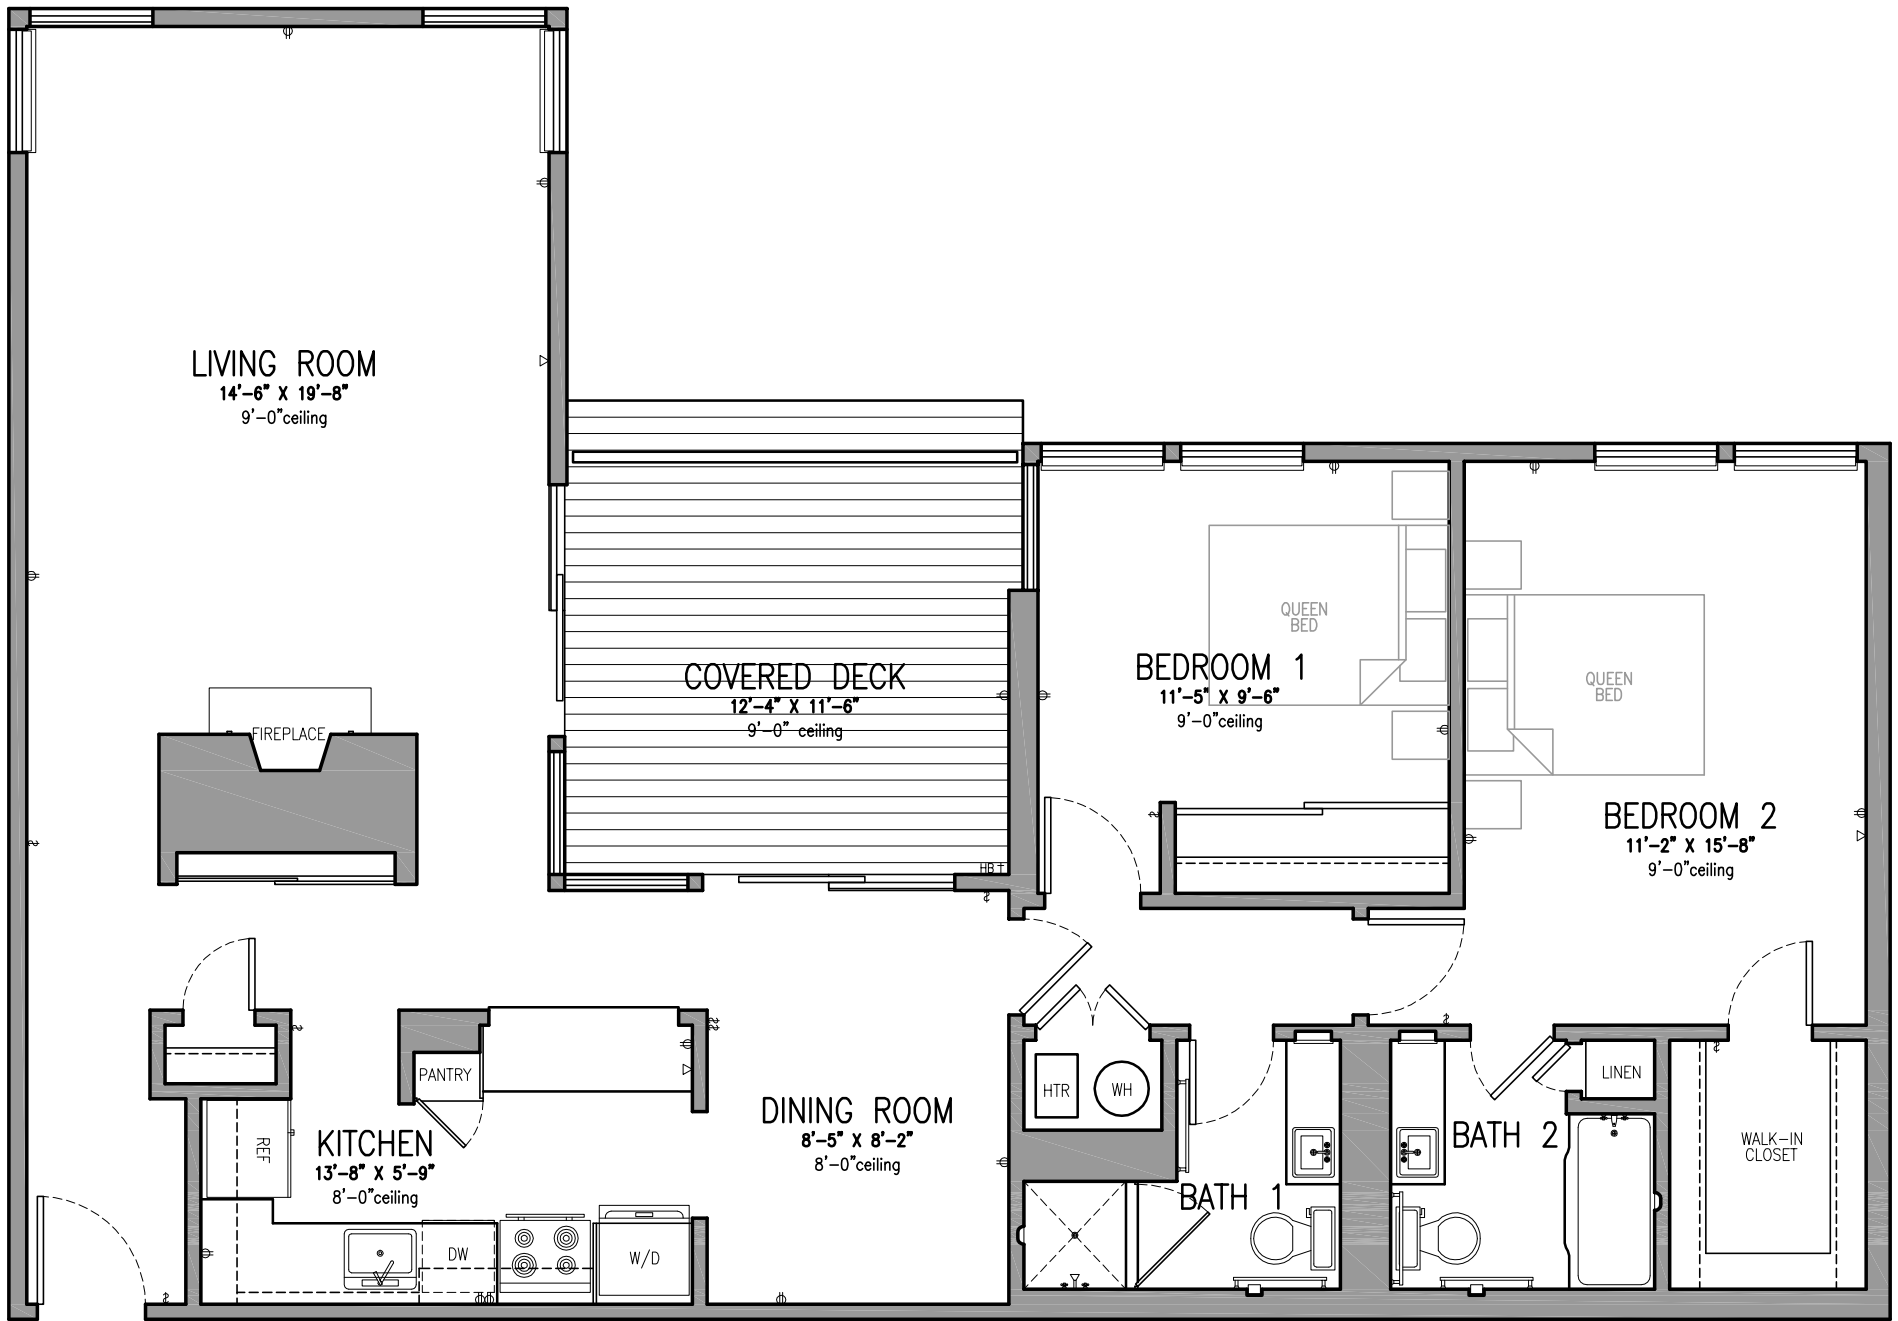

El Dorado

APARTMENTS

2101 Carlmont Drive
Belmont, California 94002

Tel. (650) 591-6717 Fax. (650) 591-9254 www.eldorado-apts.com

FLOOR PLAN 'D.1'

2 BR - 2 BA

1200sf. + 141sf. deck

APARTMENTS:
104, 204, 304

SCALE	3/16"=1'-0"
DATE	10-1-10
DRAWN	mkr
FILE	MKR-ELD-FLOOR PLAN-D.1.dwg
SHEET	

FP-D.1