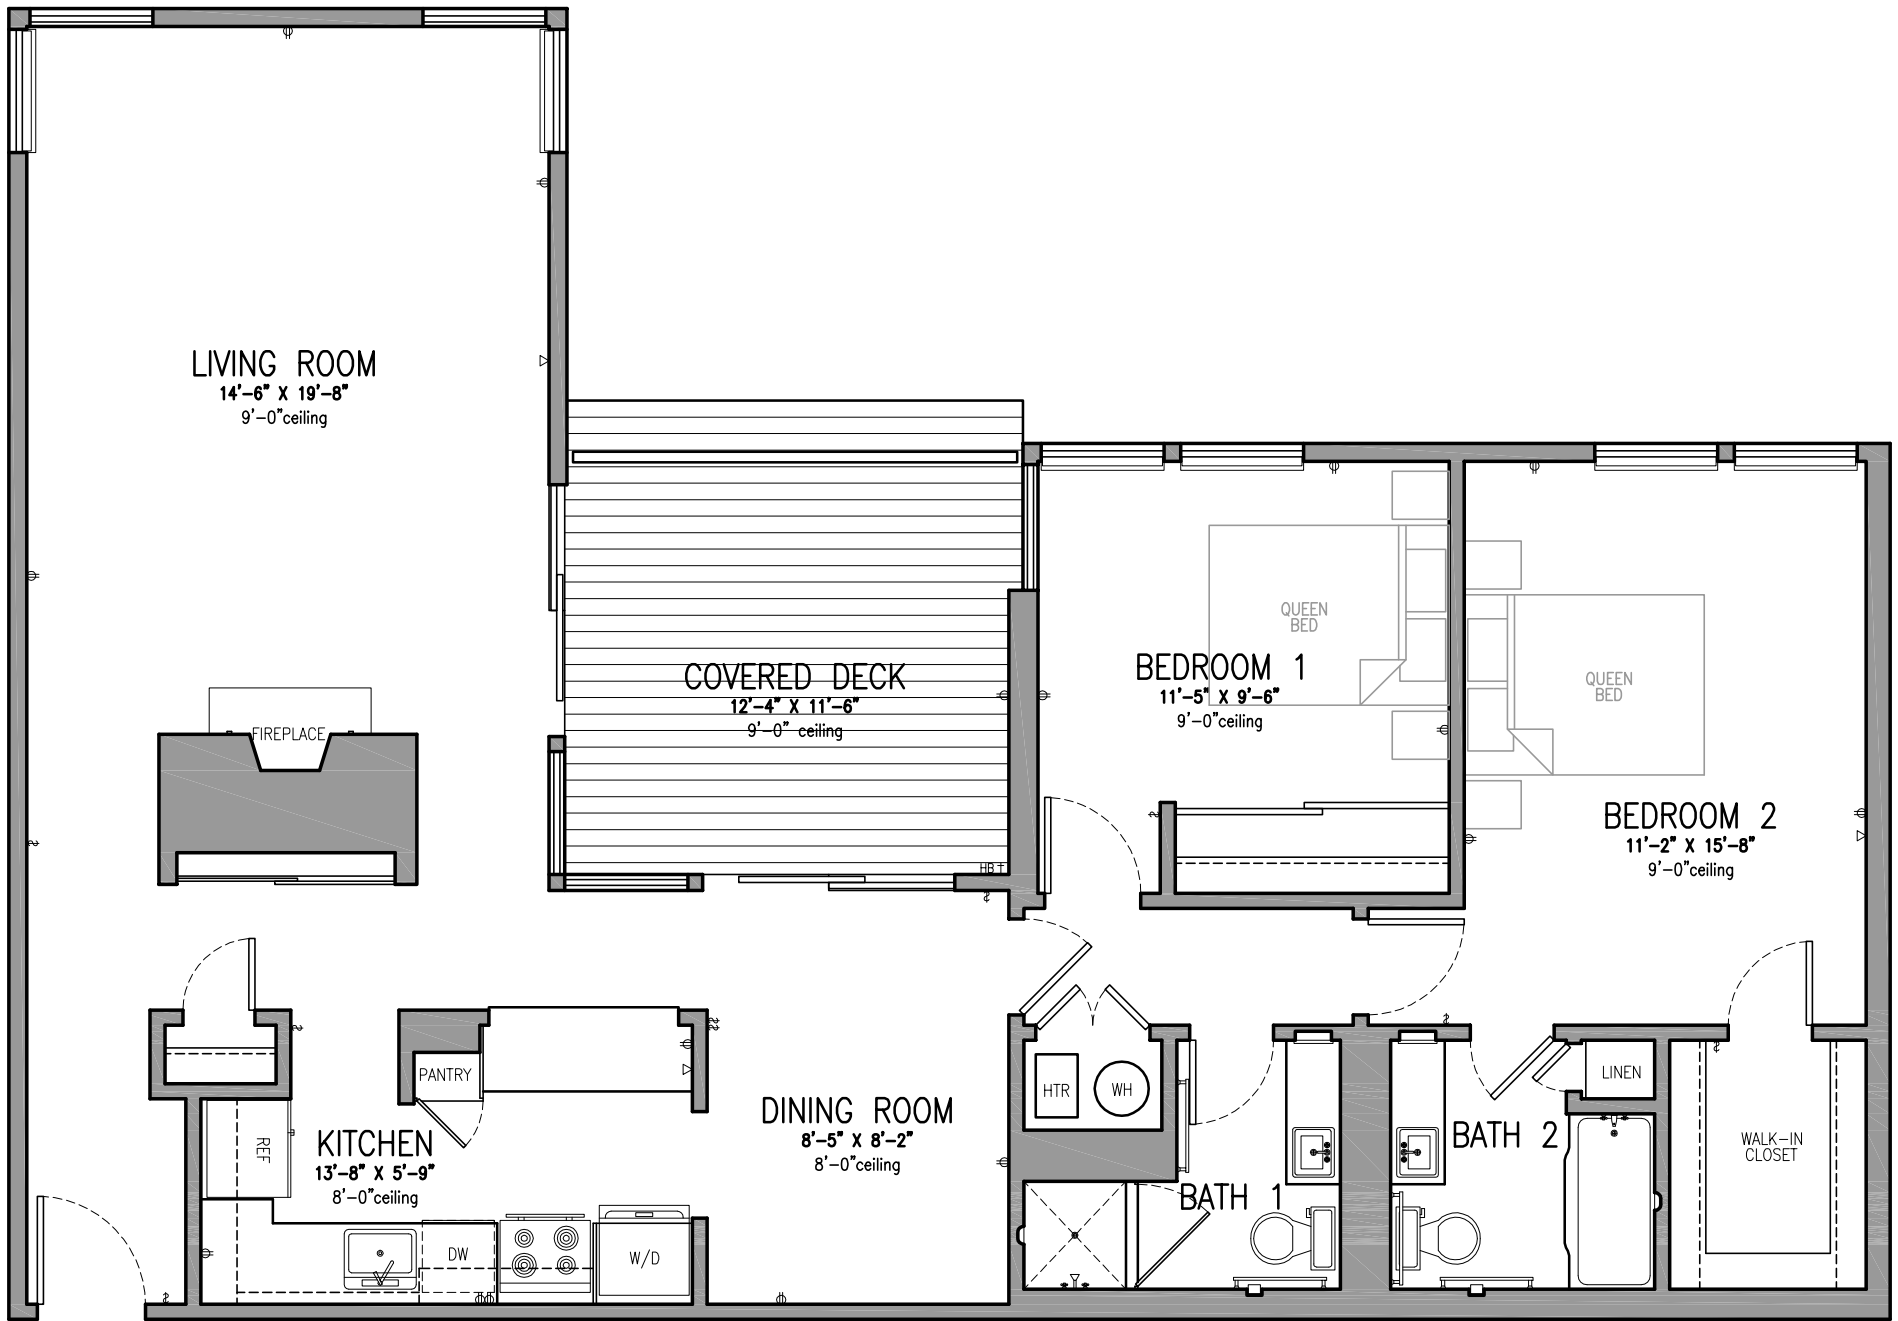

El Dorado

APARTMENTS

2101 Carlmont Drive

Belmont, California 94002

Tel. (650) 591-6717 Fax. (650) 591-9254 www.eldorado-apts.com

FLOOR PLAN 'D.1'

2 BR - 2 BA

1200sf. + 141sf. deck

APARTMENTS:

104, 204, 304

SCALE	3/16"=1'-0"
DATE	10-1-10
DRAWN	mkr
FILE	MKR-ELD-FLOOR PLAN-D.1.dwg
SHEET	

FP-D.1