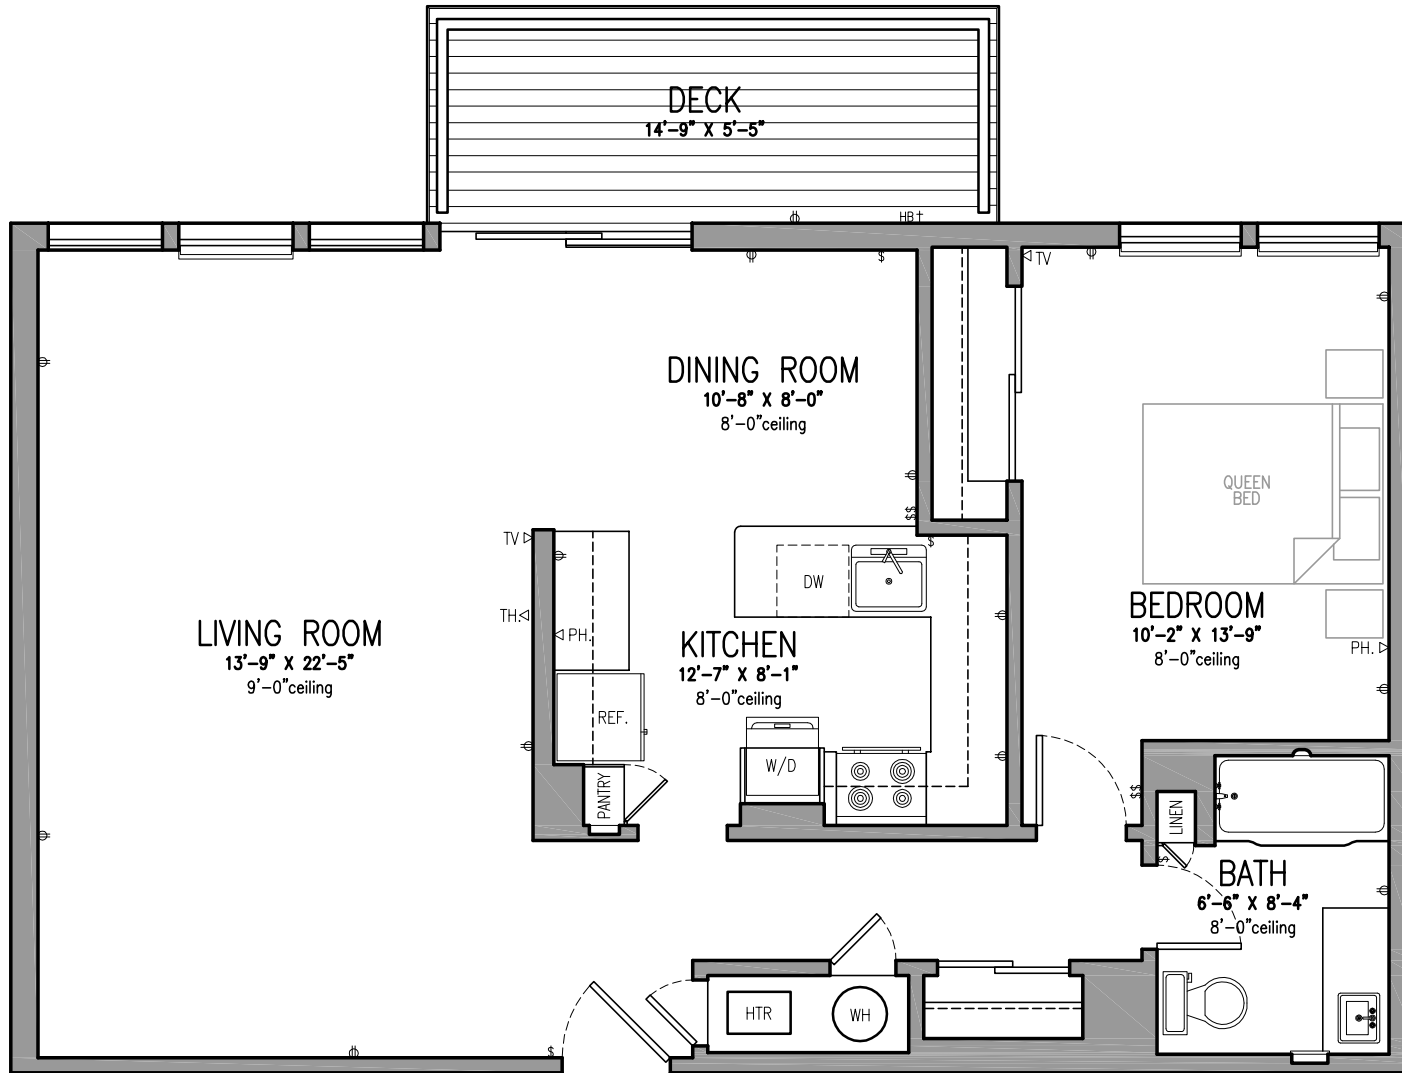

El Dorado

APARTMENTS

2101 Carlmont Drive

Belmont, California 94002

Tel. (650) 591-6717 Fax. (650) 591-9254 www.eldorado-apts.com

FLOOR PLAN 'F'

1 BR - 1 BA

845sf. + 79sf. deck

APARTMENTS:
111, 211, 311

SCALE	3/16"=1'-0"
DATE	10-1-10
DRAWN	mkr
FILE	MKR-ELD-FLOOR-PLAN-F.dwg
SHEET	

FP-F