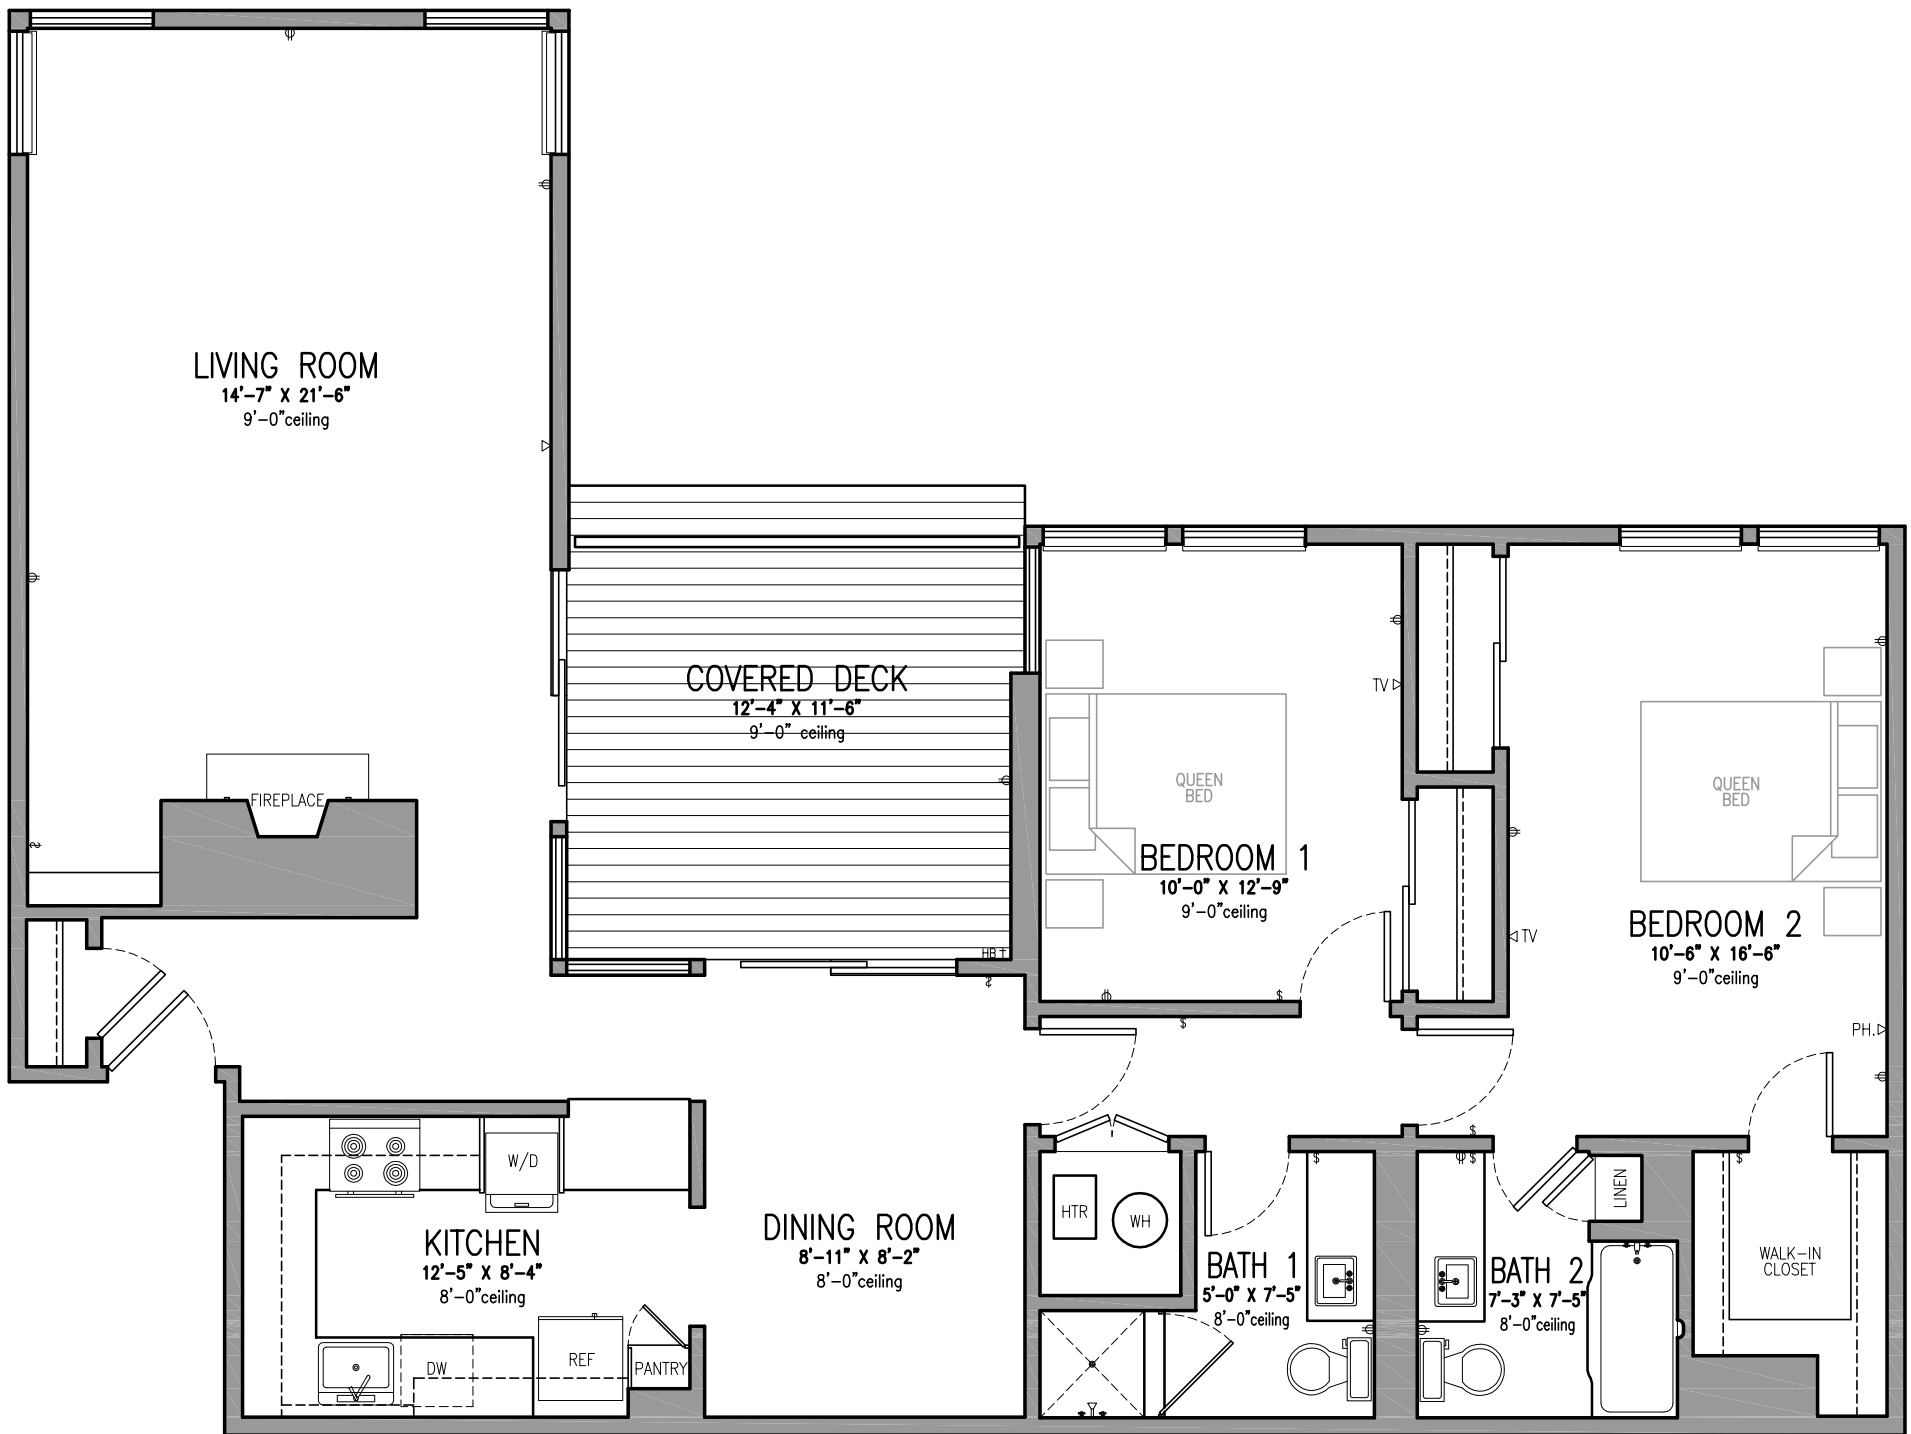

SCALE	3/16"=1'-0"
DATE	10-1-10
DRAWN	mkr
FILE	MKR-ELD-FLOOR-PLAN-A.dwg
SHEET	

FP-A.1

El Dorado
APARTMENTS

2101 Carlmont Drive
Belmont, California 94002

Tel. (650) 591-6717 Fax.(650) 591-9254 www.eldorado-apts.com

FLOOR PLAN 'A.2'
2 BR - 2 BA
1213sf. + 136sf. deck

APARTMENTS:
113, 213, 313,
108, 208, 308

SCALE	3/16"=1'-0"
DATE	10-1-10
DRAWN	mkr
FILE	MKR-ELD-FLOOR PLAN-A.2.dwg
SHEET	FP-A.2

El Dorado
APARTMENTS

2101 Carlmont Drive
Belmont, California 94002
Tel. (650) 591-6717 Fax. (650) 591-9254
www.eldorado-apts.com

FLOOR PLAN 'B.1'
2 BR - 2 BA
1234sf. + 141sf. deck

APARTMENTS:
107, 207, 307

SCALE	3/16"=1'-0"
DATE	1-14-11
DRAWN	mkr
FILE	MKR-ELD-FLOOR PLAN B.dwg
SHEET	

FP-B.1

El Dorado
APARTMENTS

2101 Carlmont Drive
Belmont, California 94002
Tel. (650) 591-6717 Fax. (650) 591-9254
www.eldorado-apts.com

FLOOR PLAN 'B.2'
2 BR - 2 BA
1234sf. + 141sf. deck

APARTMENTS:
102, 202, 302

SCALE	3/16"=1'-0"
DATE	1-14-11
DRAWN	mkr
FILE	MKR-ELD-FLOOR PLAN-B.2.dwg
SHEET	FP-B.2

El Dorado

APARTMENTS
2101 Carlmont Drive

Belmont, California 94002