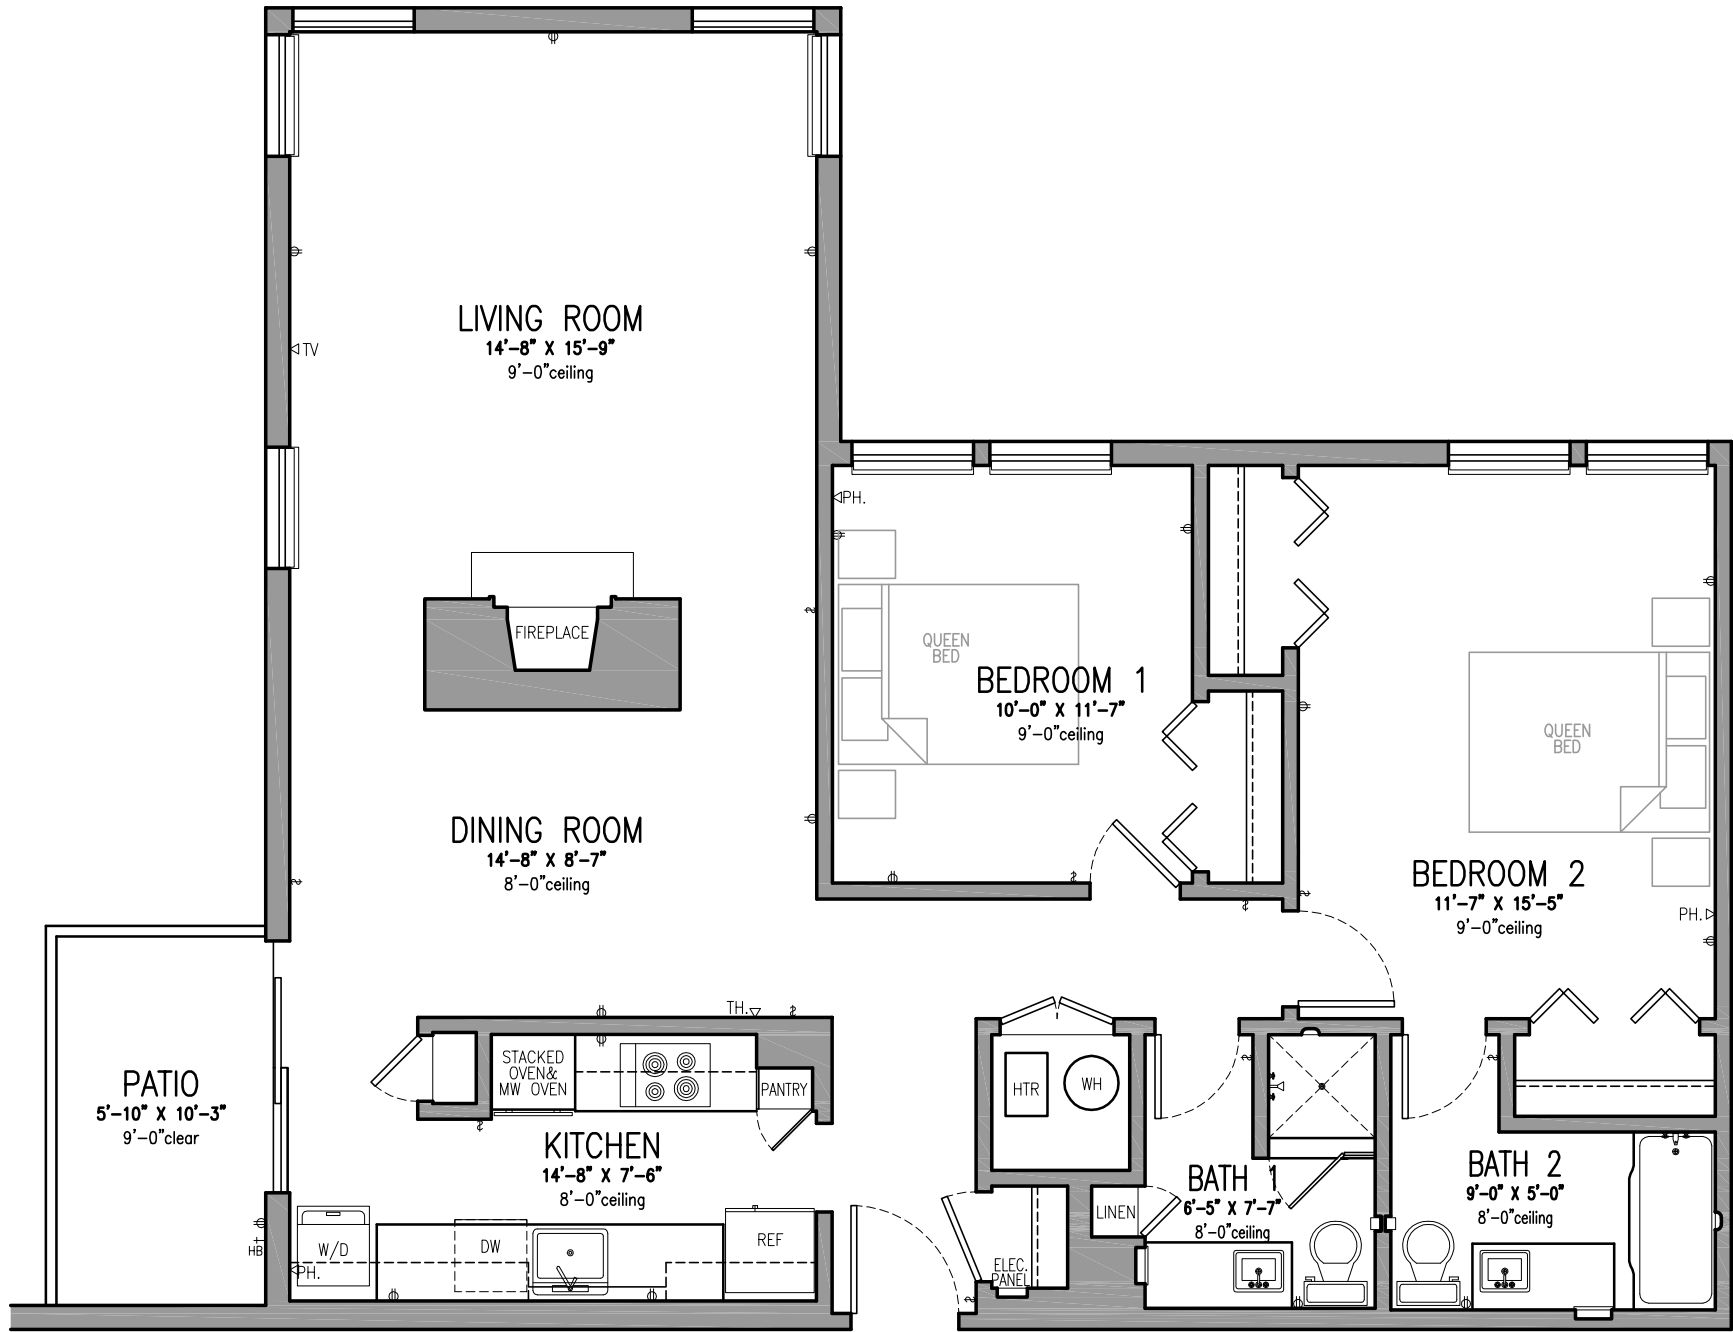

FLOOR PLAN 'A.2'
2 BR - 2 BA
1213sf. + 136sf. deck

APARTMENTS:
113, 213, 313,
108, 208, 308

SCALE	3/16"=1'-0"
DATE	10-1-10
DRAWN	mkr
FILE	MKR-ELD-FLOOR PLAN-A.2.dwg
SHEET	FP-A.2

El Dorado
APARTMENTS

2101 Carlmont Drive
Belmont, California 94002
Tel. (650) 591-6717 Fax. (650) 591-9254
www.eldorado-apts.com

FLOOR PLAN 'B.1'
2 BR - 2 BA
1234sf. + 141sf. deck

APARTMENTS:
107, 207, 307

SCALE	3/16"=1'-0"
DATE	1-14-11
DRAWN	mkr
FULL	MKR-ELD-FLOOR PLAN B.dwg
SHEET	

FP-B.1

©COPYRIGHT 2011. MKR3D ENT.

El Dorado
APARTMENTS

2101 Carlmont Drive
Belmont, California 94002
Tel. (650) 591-6717 Fax. (650) 591-9254
www.eldorado-apts.com

FLOOR PLAN 'B.2'
2 BR - 2 BA
1234sf. + 141sf. deck

APARTMENTS:
102, 202, 302

SCALE	3/16"=1'-0"
DATE	1-14-11
DRAWN	mkr
FILE	MKR3D-FLOOR PLAN B.dwg
SHEET	FP-B.2