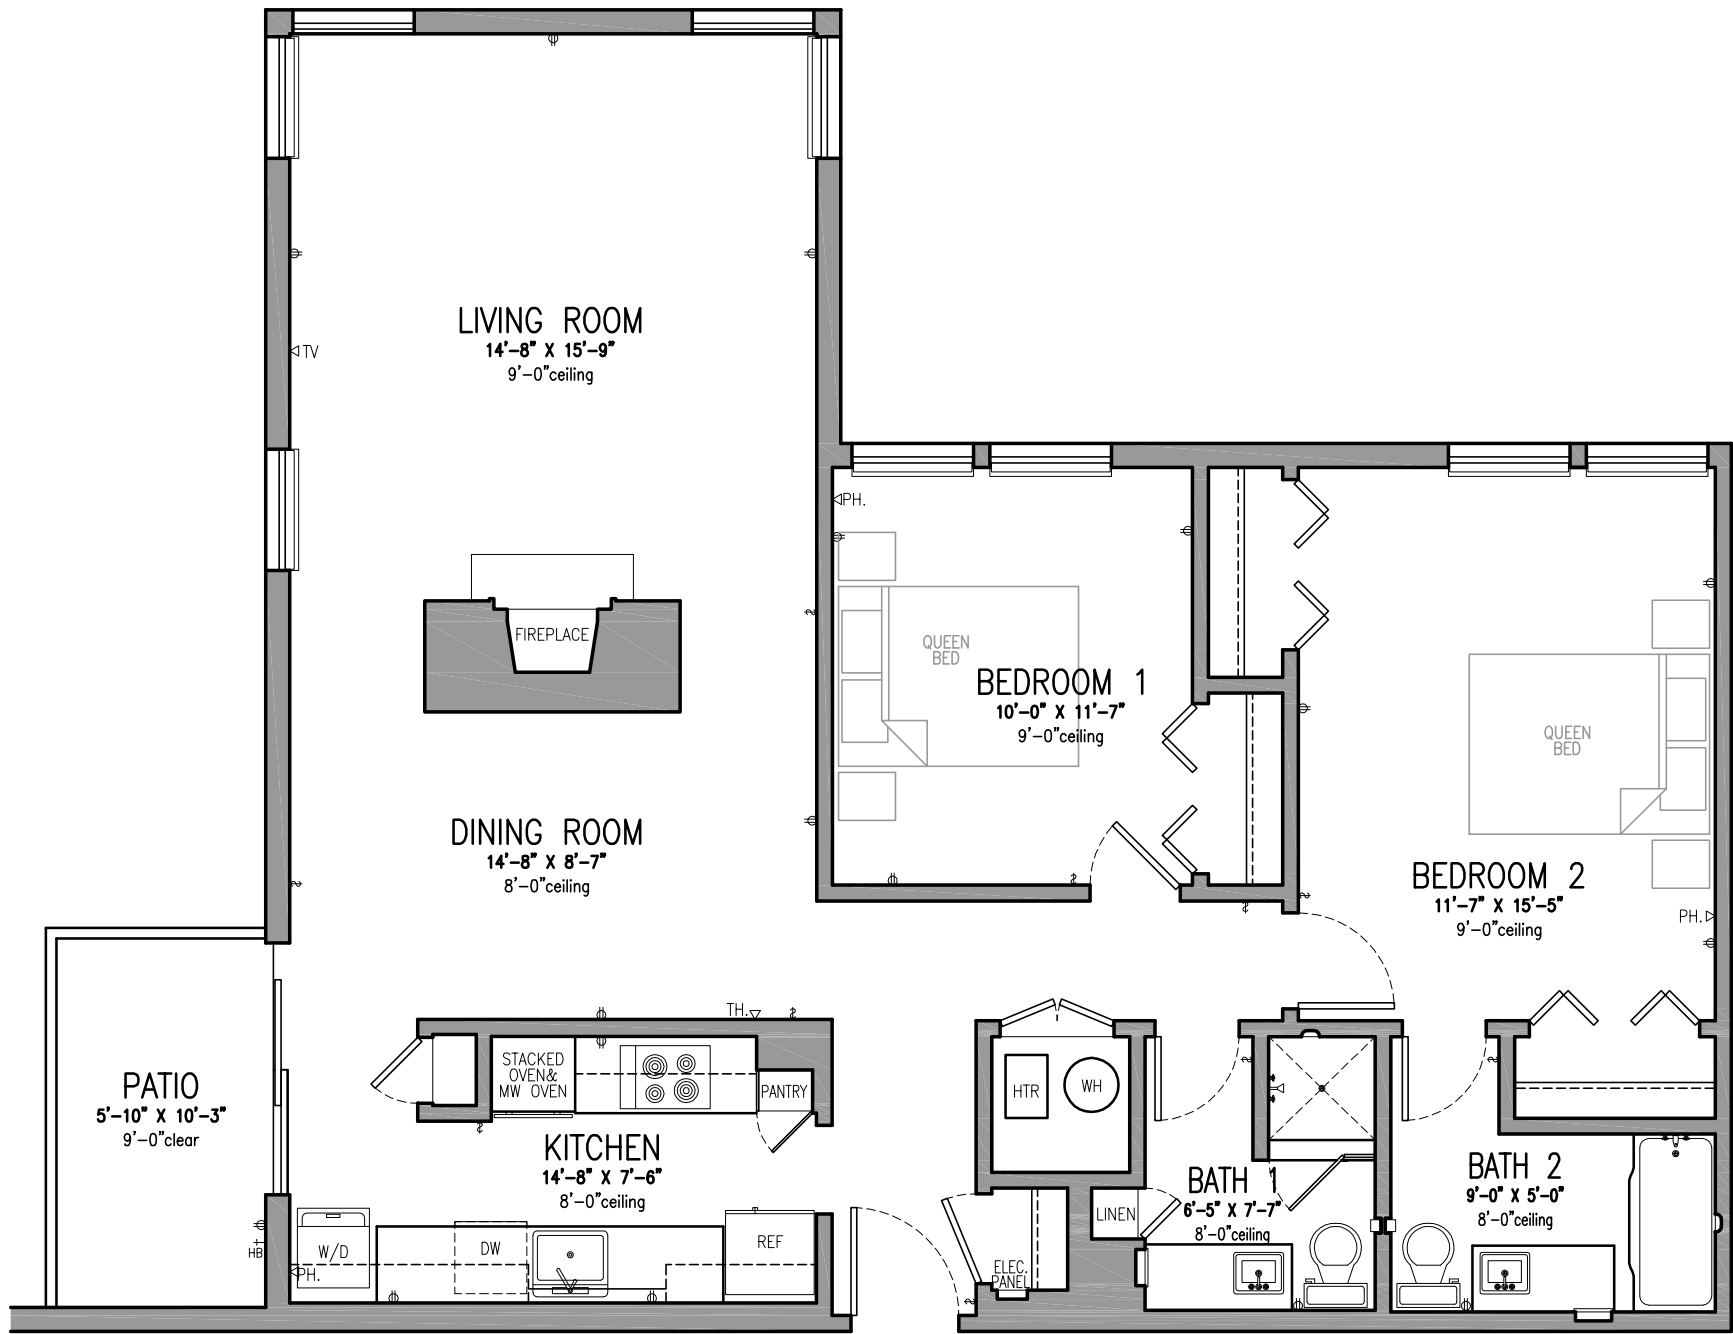

FLOOR PLAN 'A.2'
2 BR - 2 BA
1213sf. + 136sf. deck

APARTMENTS:
113, 213, 313,
108, 208, 308

SCALE	3/16"=1'-0"
DATE	10-1-10
DRAWN	mkr
FILE	MKR-ELD-FLOOR PLAN-A.2.dwg
SHEET	FP-A.2

El Dorado
APARTMENTS

2101 Carlmont Drive
Belmont, California 94002
Tel. (650) 591-6717 Fax. (650) 591-9254
www.eldorado-apts.com

FLOOR PLAN 'B.1'
2 BR - 2 BA
1234sf. + 141sf. deck

APARTMENTS:
107, 207, 307

SCALE	3/16"=1'-0"
DATE	1-14-11
DRAWN	mkr
FILE	MKR-ELD-FLOOR PLAN B.dwg
SHEET	

FP-B.1

El Dorado
APARTMENTS

2101 Carlmont Drive
Belmont, California 94002
Tel. (650) 591-6717 Fax. (650) 591-9254
www.eldorado-apts.com

FLOOR PLAN 'B.2'
2 BR - 2 BA
1234sf. + 141sf. deck

APARTMENTS:
102, 202, 302

SCALE	3/16"=1'-0"
DATE	1-14-11
DRAWN	mkr
FILE	MKR-ELD-FLOOR PLAN-B.2.dwg
SHEET	FP-B.2

El Dorado

APARTMENTS
2101 Carlmont Drive

Belmont, California 94002