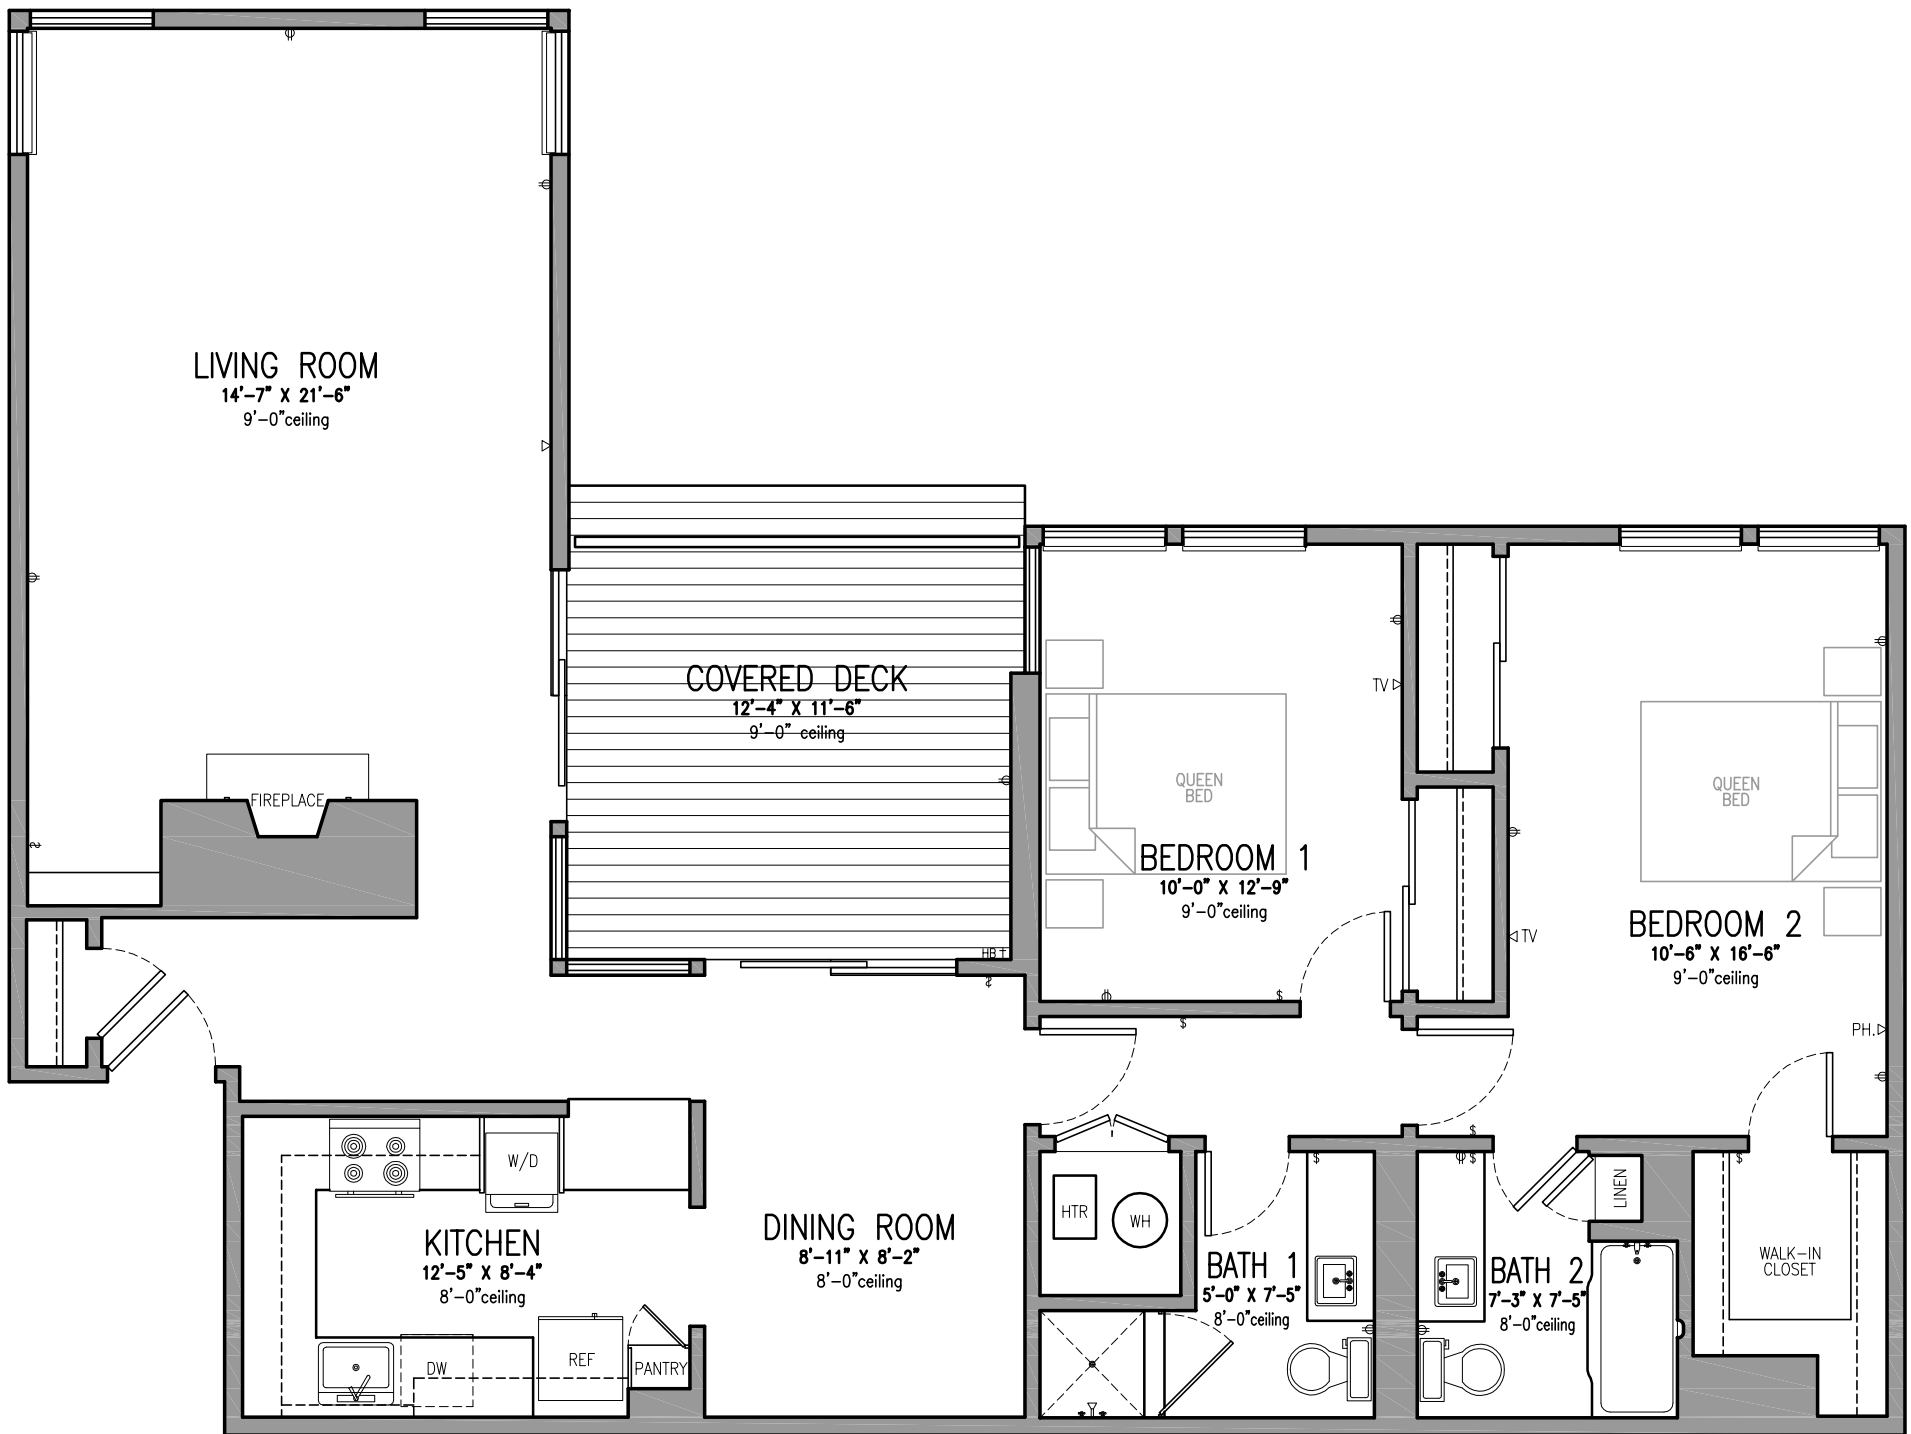

FLOOR PLAN 'A.2'
2 BR - 2 BA
1213sf. + 136sf. deck

APARTMENTS:
113, 213, 313,
108, 208, 308

SCALE	3/16"=1'-0"
DATE	10-1-10
DRAWN	mkr
FILE	MKR-ELD-FLOOR PLAN-A.2.dwg
SHEET	FP-A.2

El Dorado
APARTMENTS

2101 Carlmont Drive
Belmont, California 94002
Tel. (650) 591-6717 Fax. (650) 591-9254
www.eldorado-apts.com

FLOOR PLAN 'B.1'
2 BR - 2 BA
1234sf. + 141sf. deck

APARTMENTS:
107, 207, 307

SCALE	3/16"=1'-0"
DATE	1-14-11
DRAWN	mkr
FULL	MKR-ELD-FLOOR PLAN B.dwg
SHEET	

FP-B.1

©COPYRIGHT 2011. MKR3D ENT.

El Dorado
APARTMENTS