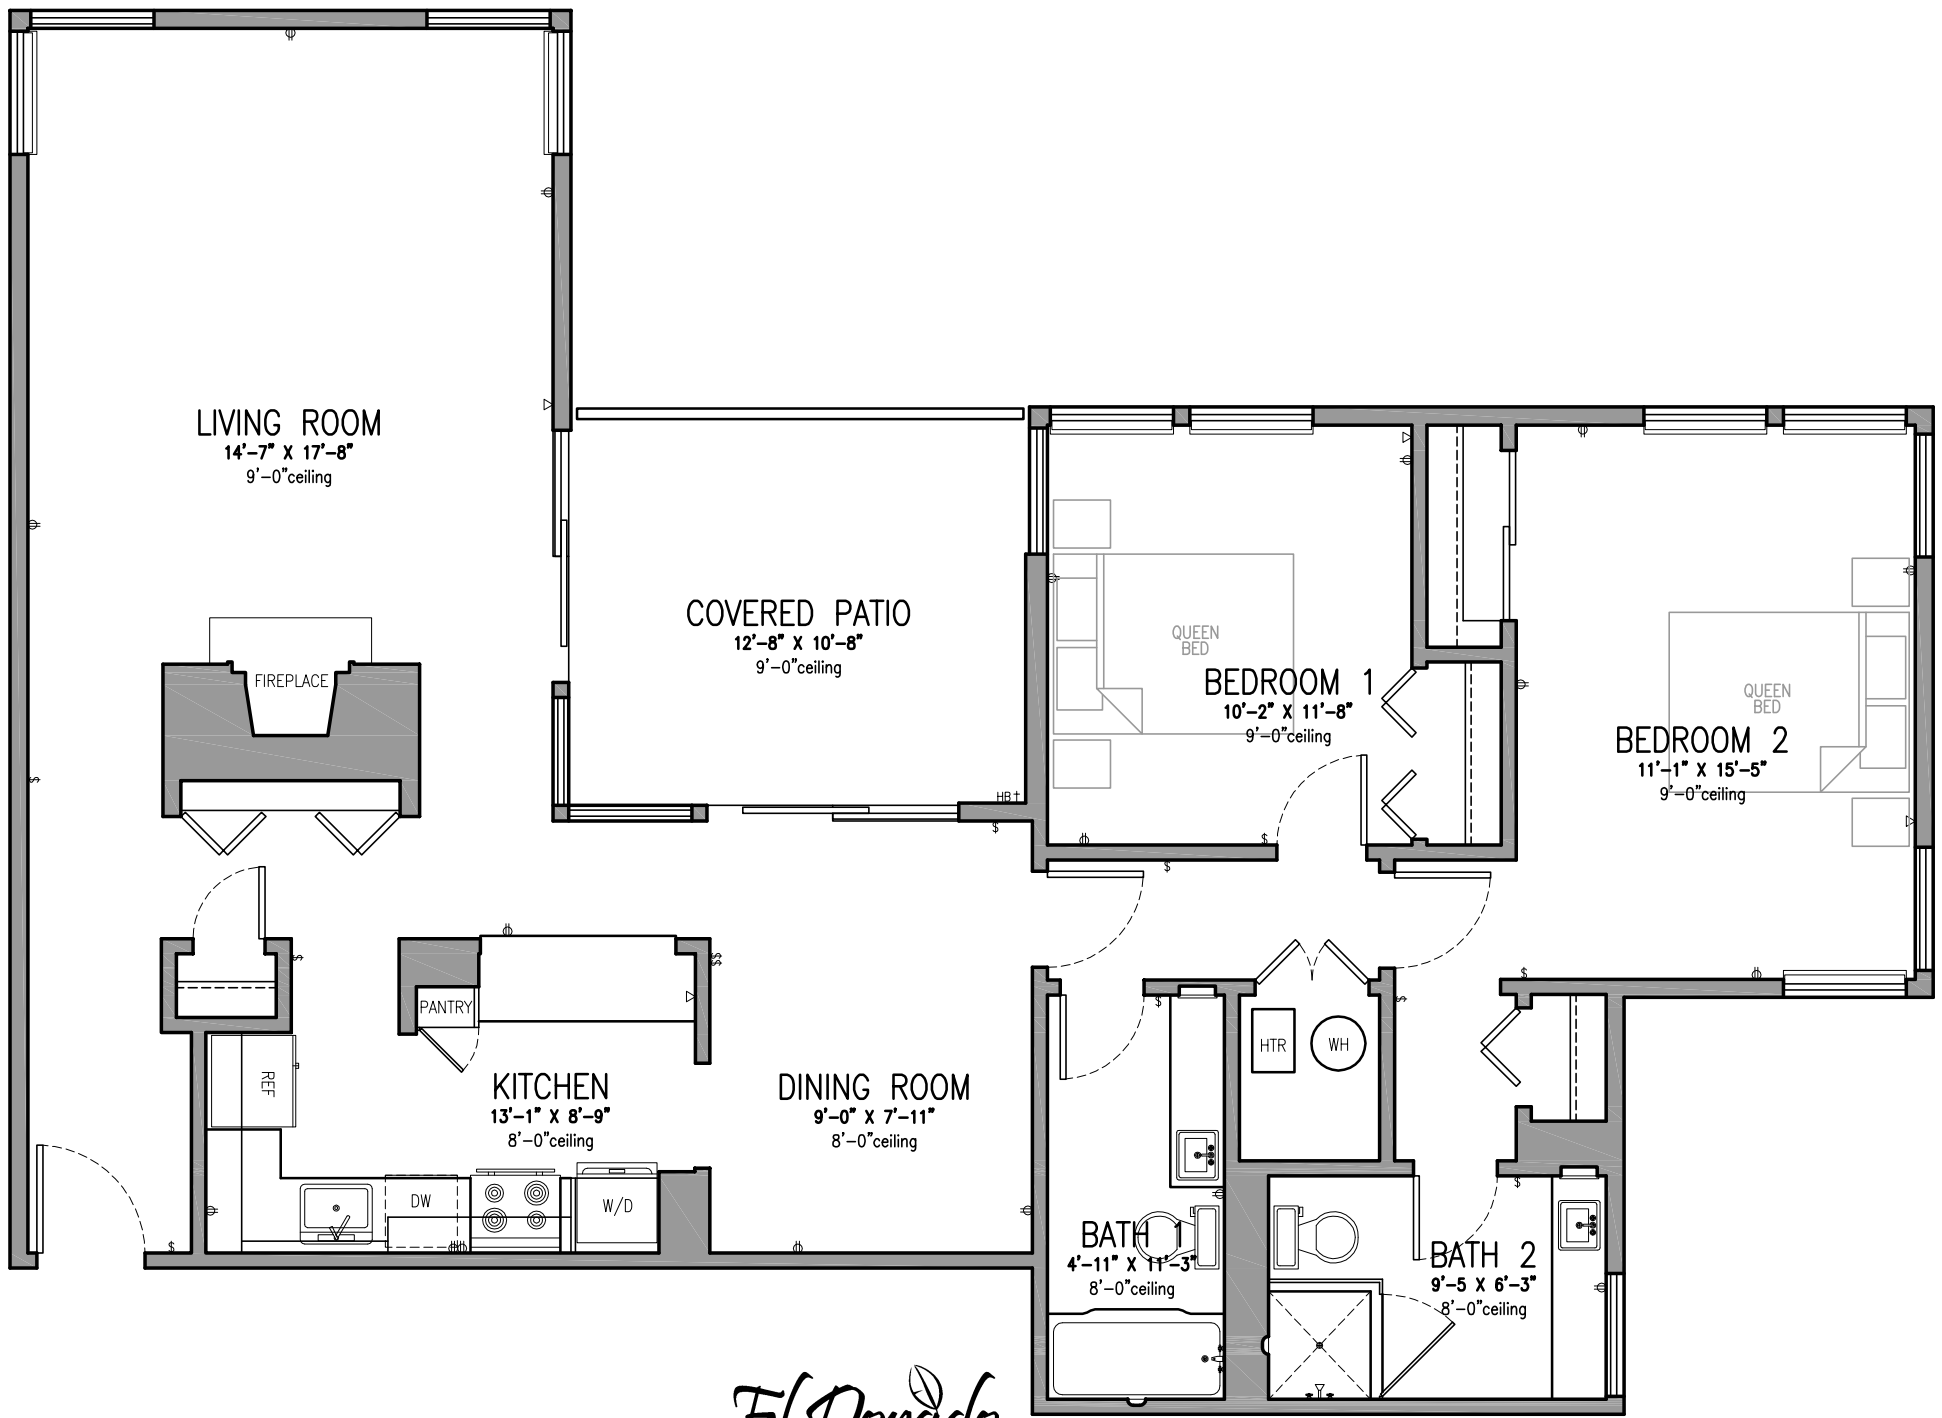

El Dorado
APARTMENTS

2101 Carlmont Drive
Belmont, California 94002

Tel. (650) 591-6717 Fax. (650) 591-9254 www.eldorado-apts.com

FLOOR PLAN 'A.2'
2 BR - 2 BA
1213sf. + 136sf. deck

APARTMENTS:
113, 213, 313,
108, 208, 308

SCALE	3/16"=1'-0"
DATE	10-1-10
DRAWN	mkr
FILE	MKR-ELD-FLOOR PLAN-A.2.dwg
SHEET	FP-A.2