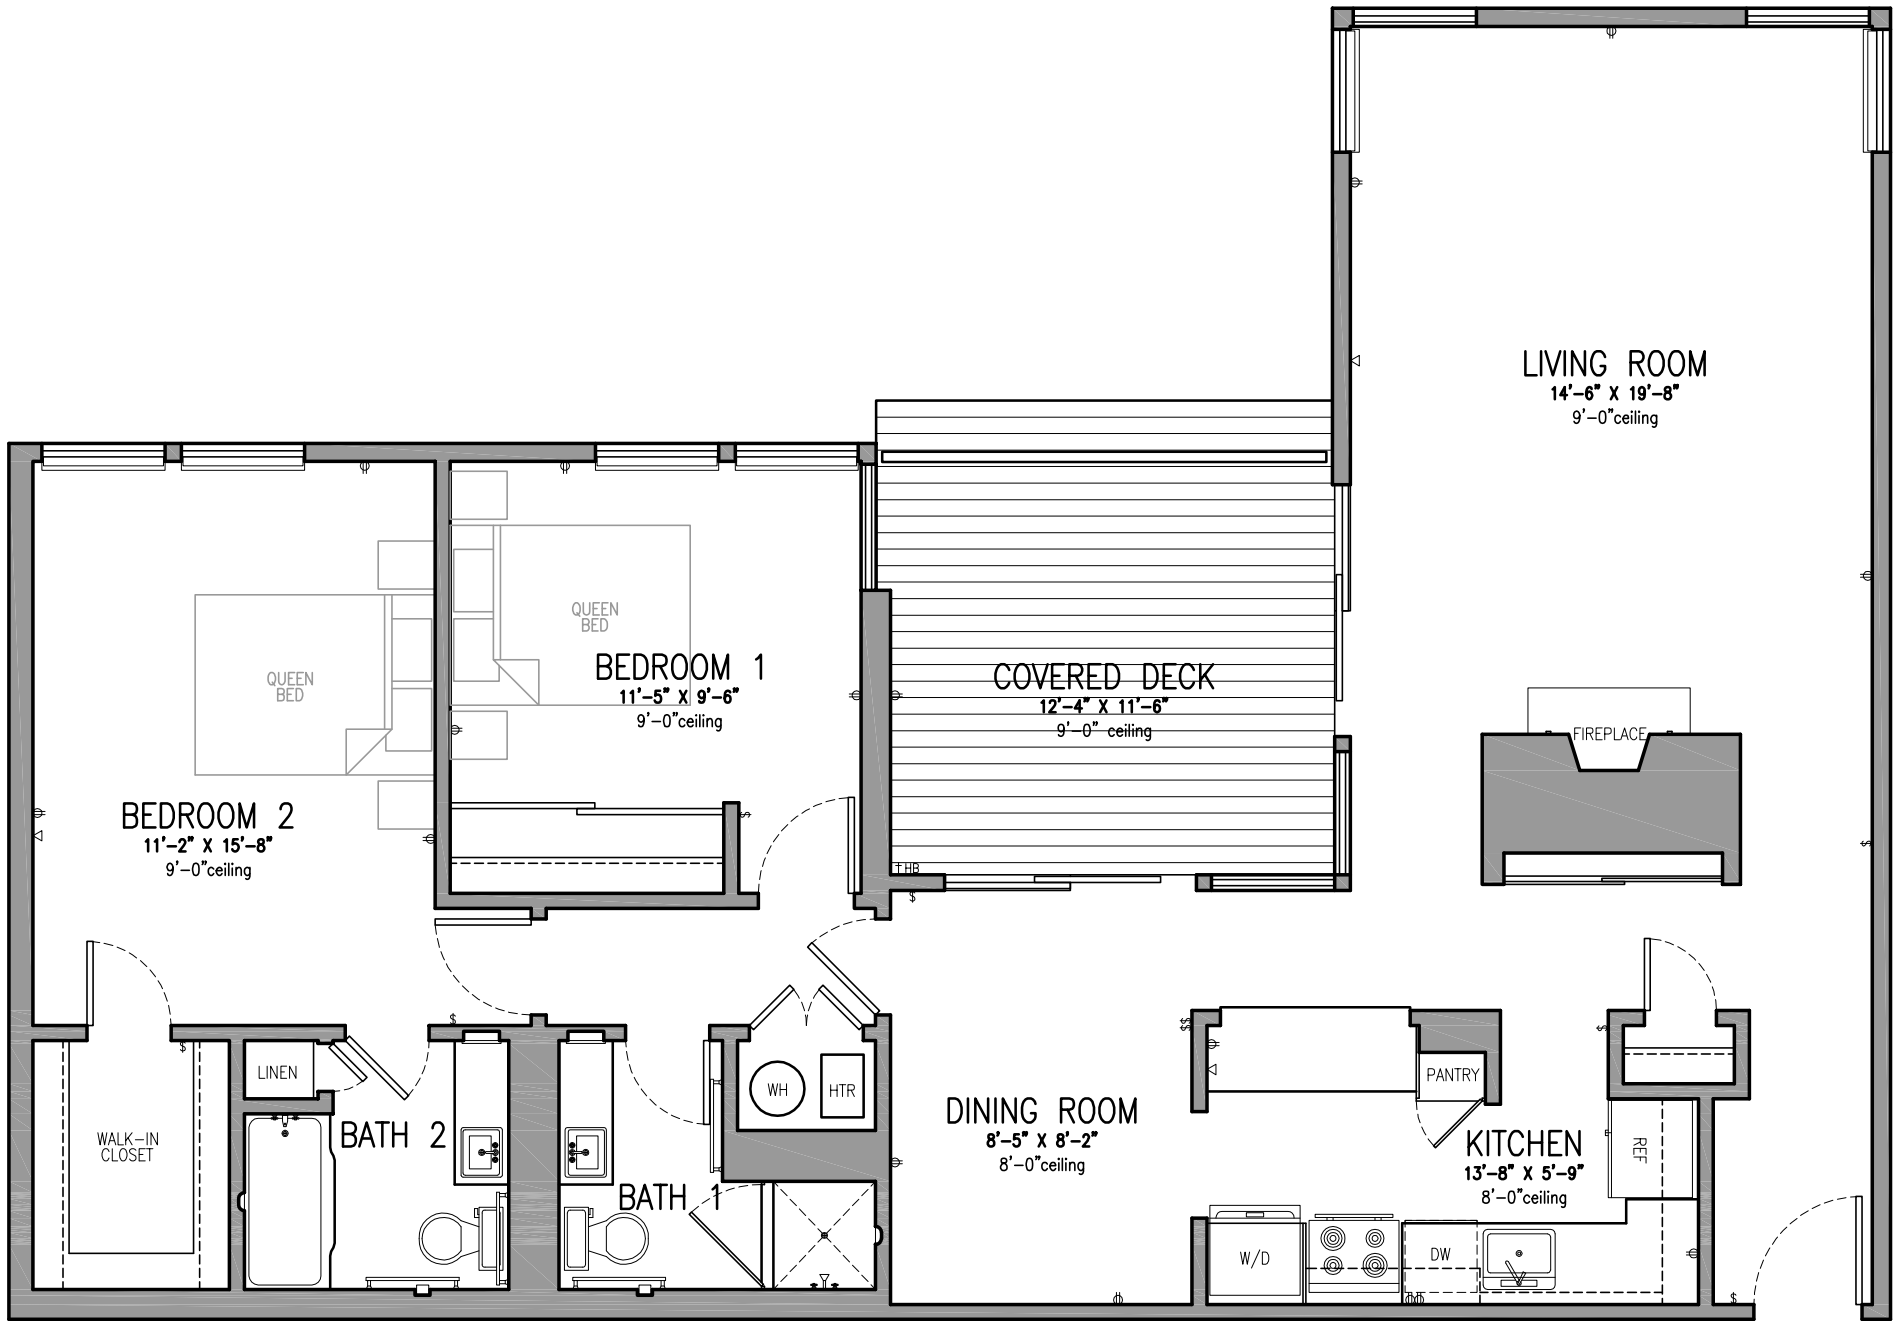

FLOOR PLAN 'D.1'

2 BR - 2 BA

1200sf. + 141sf. deck

APARTMENTS:
104, 204, 304

SCALE	3/16"=1'-0"
DATE	10-1-10
DRAWN	mkr
FILE	MKR-ELD-FLOOR PLAN-D.1.dwg
SHEET	

FP-D.1

El Dorado

APARTMENTS
2101 Carlmont Drive
Belmont, California 94002