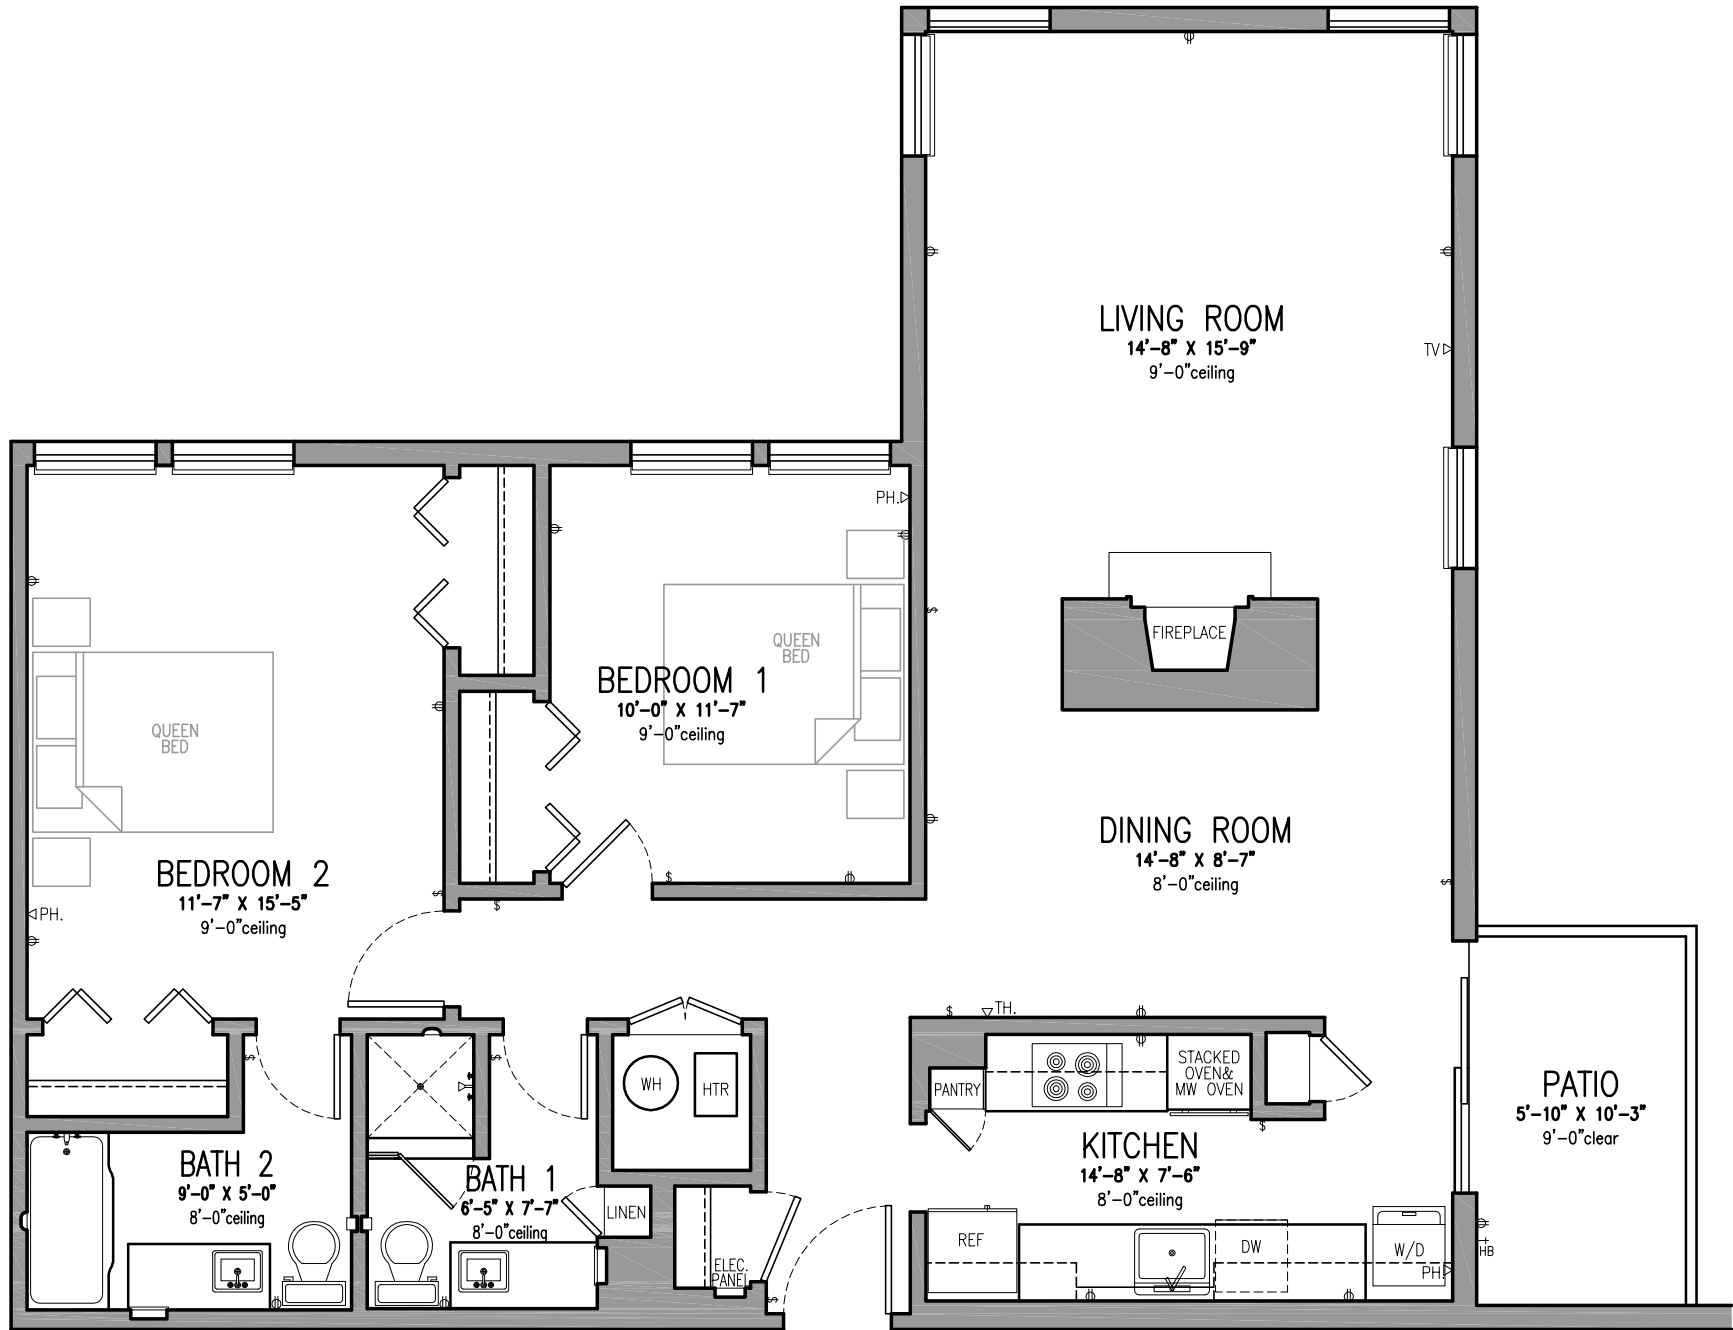

El Dorado

APARTMENTS
2101 Carlmont Drive
Belmont, California 94002

Tel. (650) 591-6717 Fax. (650) 591-9254 www.eldorado-apts.com

FLOOR PLAN 'C.2'
2 BR - 2 BA
1101sf. + 60sf. deck

APARTMENTS:
106, 206, 306

SCALE	3/16"=1'-0"
DATE	10-1-10
DRAWN	mkr
FILE	MKR-ELD-FLOOR PLAN-C.dwg
SHEET	FP-C.2