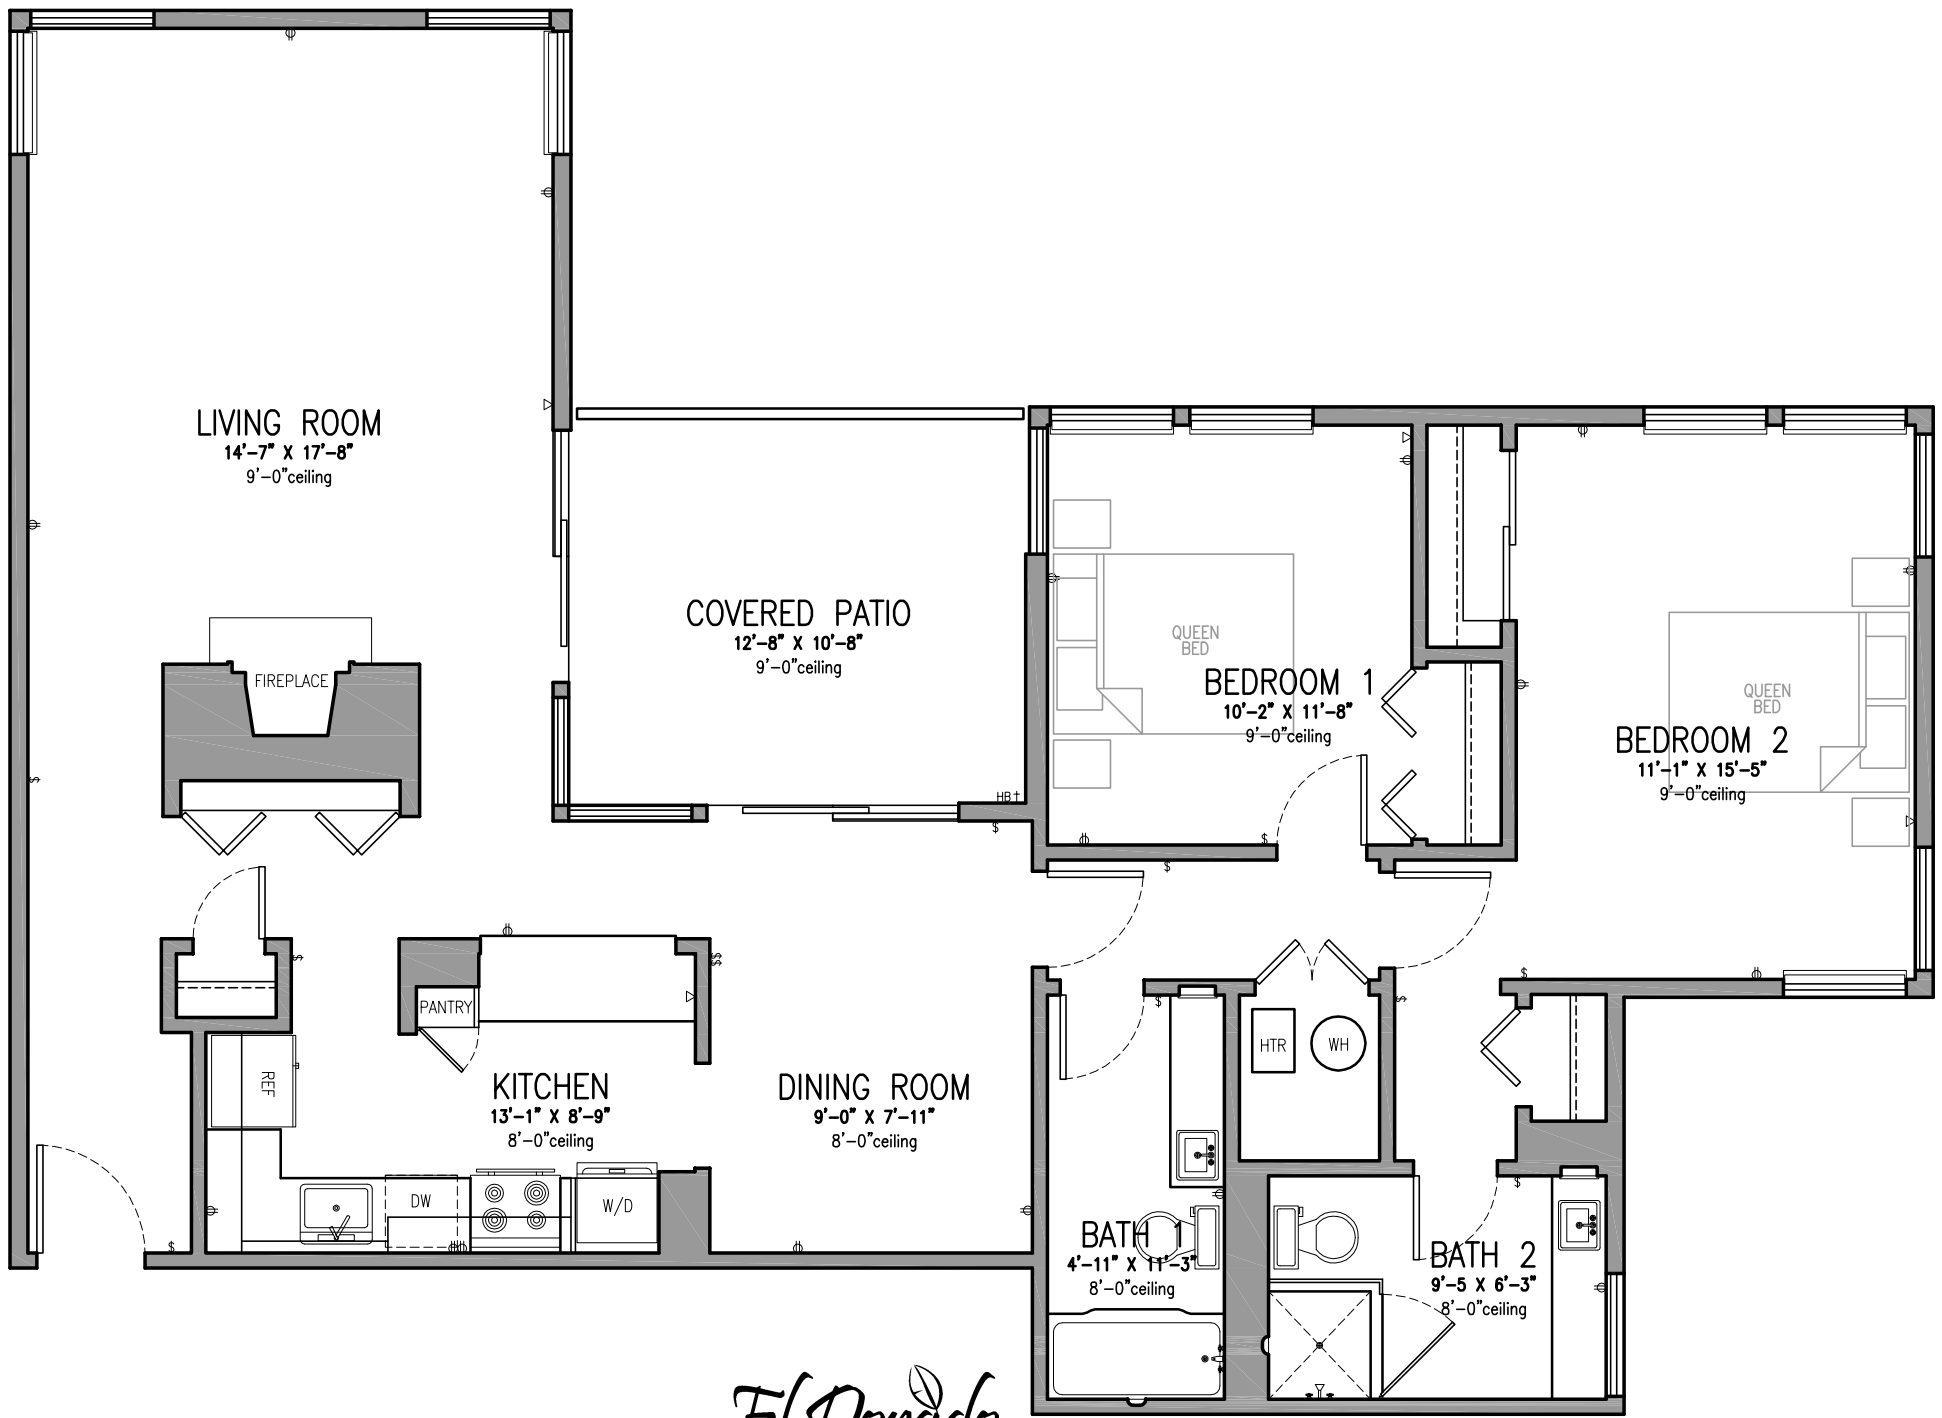

El Dorado
APARTMENTS

2101 Carlmont Drive
Belmont, California 94002

Tel. (650) 591-6717 Fax.(650) 591-9254 www.eldorado-apts.com

FLOOR PLAN 'A.2'
2 BR - 2 BA
1213sf. + 136sf. deck

APARTMENTS:
113, 213, 313,
108, 208, 308

SCALE	3/16"=1'-0"
DATE	10-1-10
DRAWN	mkr
FILE	MKR-ELD-FLOOR PLAN-A.2.dwg
SHEET	FP-A.2