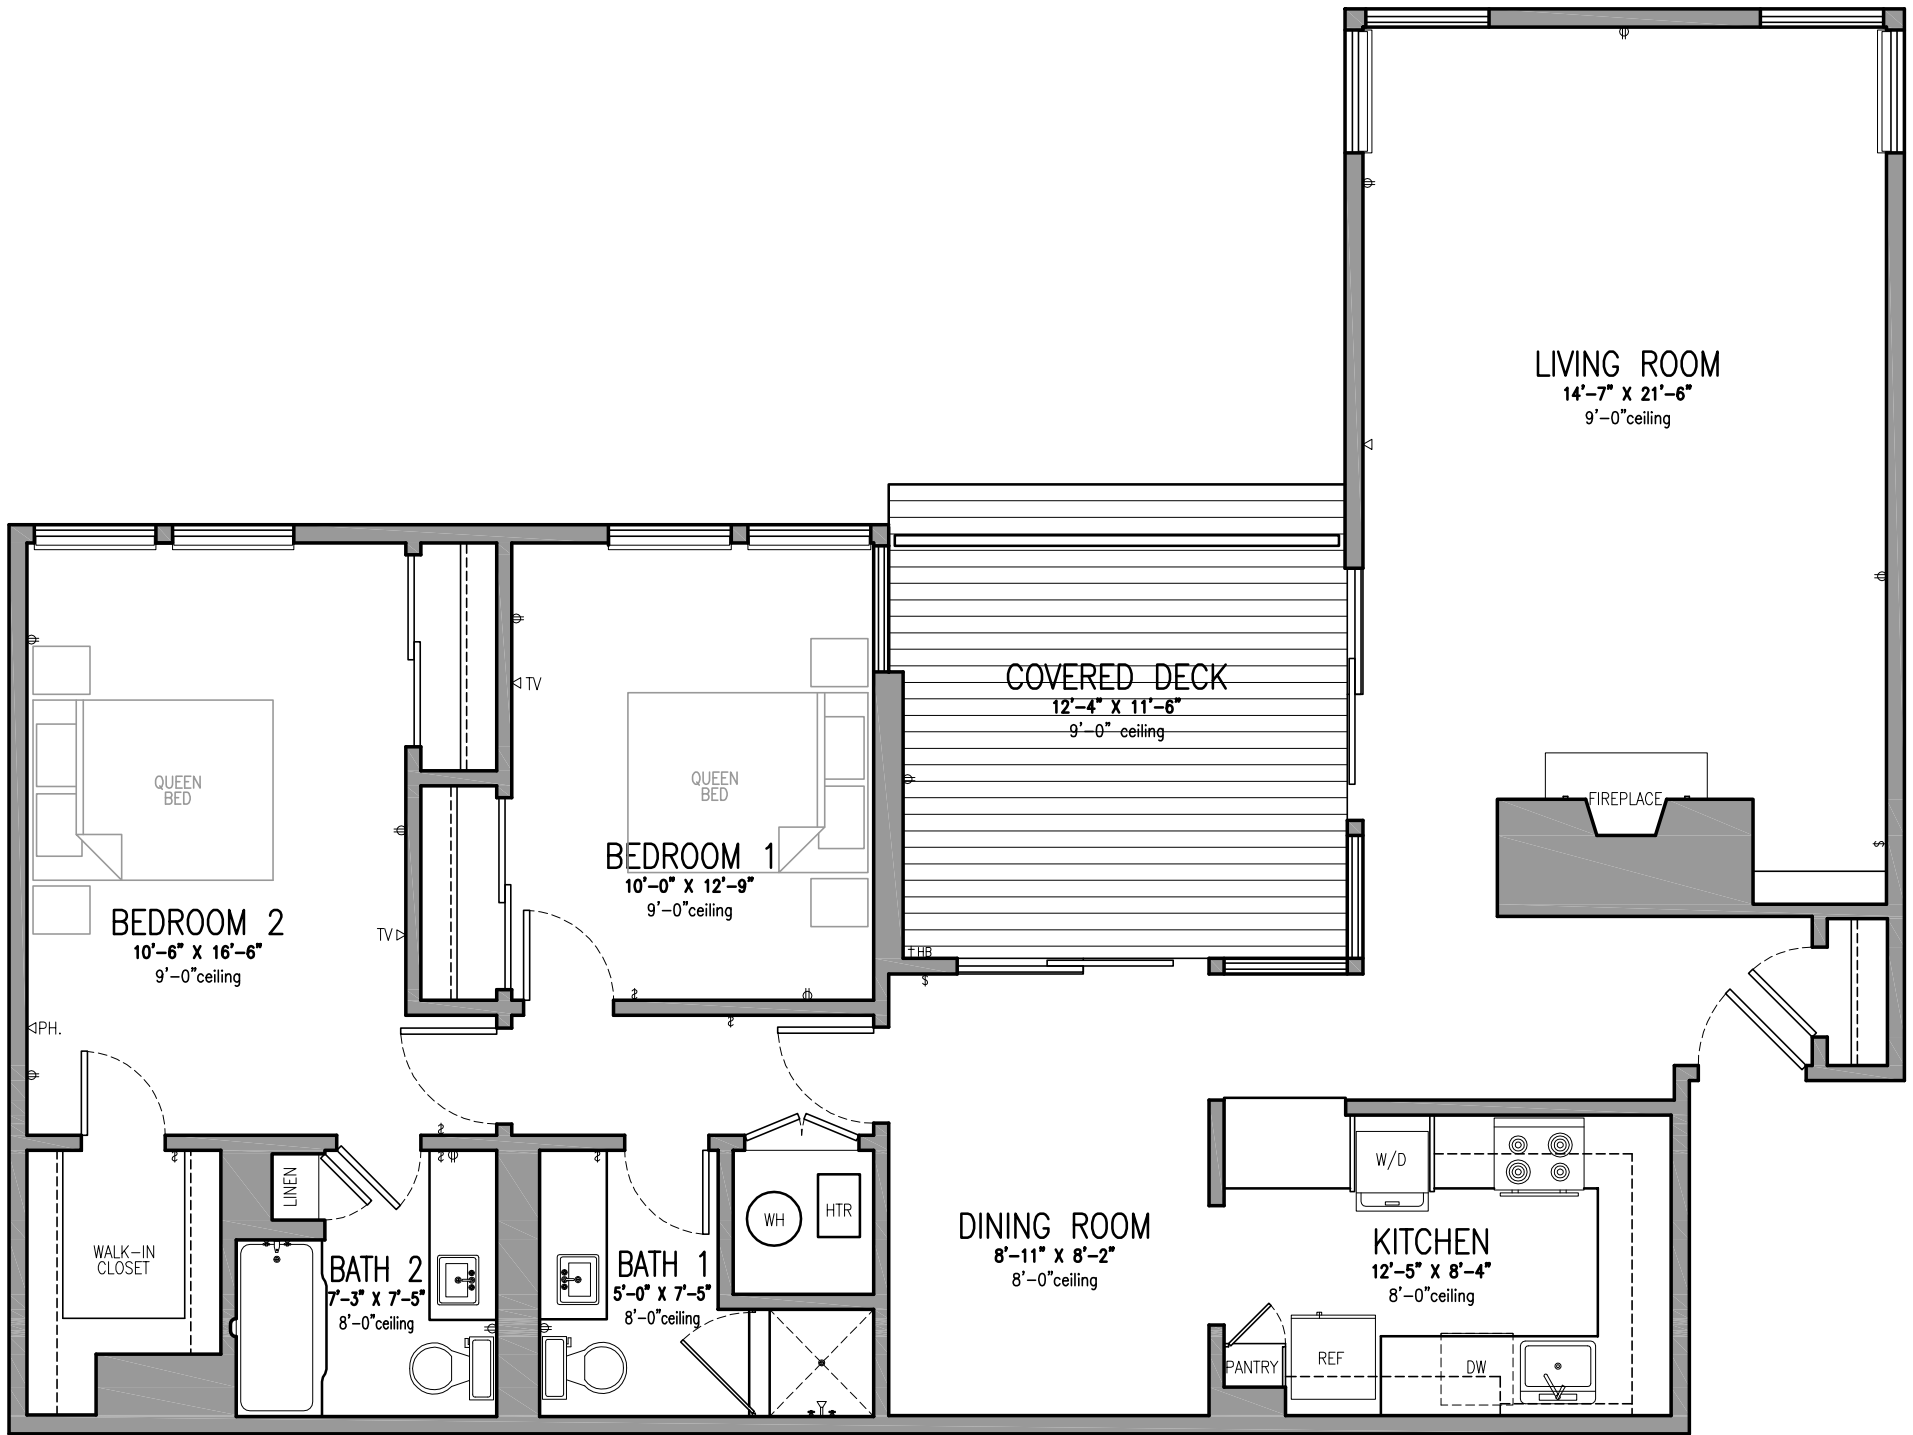

FLOOR PLAN 'A.2'
2 BR - 2 BA
1213sf. + 136sf. deck

APARTMENTS:
113, 213, 313,
108, 208, 308

SCALE	3/16"=1'-0"
DATE	10-1-10
DRAWN	mkr
FILE	MKR-ELD-FLOOR PLAN-A.2.dwg
SHEET	FP-A.2

El Dorado
APARTMENTS

2101 Carlmont Drive
Belmont, California 94002
Tel. (650) 591-6717 Fax. (650) 591-9254
www.eldorado-apts.com

FLOOR PLAN 'B.1'
2 BR - 2 BA
1234sf. + 141sf. deck

APARTMENTS:
107, 207, 307

SCALE	3/16"=1'-0"
DATE	1-14-11
DRAWN	mkr
FILE	MKR-ELD-FLOOR PLAN B.dwg
SHEET	

FP-B.1

El Dorado
APARTMENTS

2101 Carlmont Drive
Belmont, California 94002
Tel. (650) 591-6717 Fax. (650) 591-9254
www.eldorado-apts.com

FLOOR PLAN 'B.2'
2 BR - 2 BA
1234sf. + 141sf. deck

APARTMENTS:
102, 202, 302

SCALE	3/16"=1'-0"
DATE	1-14-11
DRAWN	mkr
FILE	MKR-ELD-FLOOR PLAN-B.2.dwg
SHEET	FP-B.2

El Dorado

APARTMENTS
2101 Carlmont Drive

Belmont, California 94002